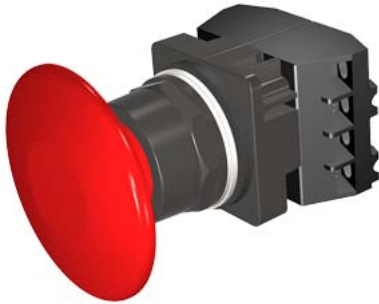

30mm BlackMax, Epoxy Coated Corrosion Resistant Complete Metal Unit Push-Pull Operator Non-Illuminated Mushroom Head Cap Large 2 1/2" (63.5 mm) Plastic, Red 3 Position Pull-Momentary/Push-Maintained 1 N.C.+1 N.C. Extra Late Break Heavy Duty Contacts, A600/P600 UL Listed, CSA Certified NEMA 1,3,3R,4,4X,12,13 & Automotive Standards