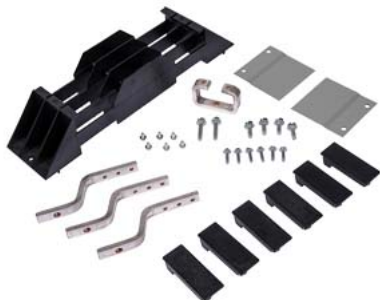

Siemens Low Voltage P2 Lighting Panels - Power Distribution Lighting Panels,
Parts and accessories Type: Field installable kit Special Features: 6 Pole Kit
Application: Lighting Panel Accessories

General technical data	
suitability for operation	Lighting Panel Accessories
Model	
product brand name	SIEMENS
product type designation	Field installable kit
special product feature	6 Pole Kit