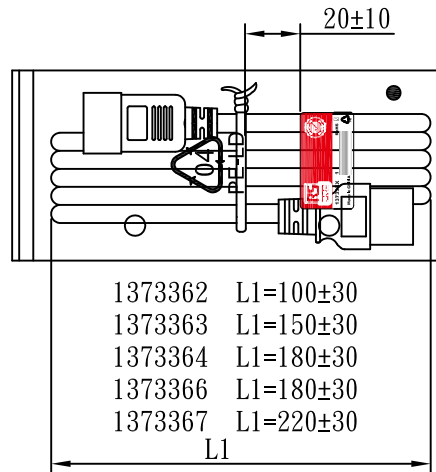

MARKING:

MARKING:

WIRING COLOR:

E: Yellow/Green
N: Blue
L: Brown

LENGED ON CORD: (E06-14)

◁VDE▷ KEMA-KEUR ▷▷VDE▷ △ CEBC 809
NF-USE 1346 IEMMEQU H05VV-F 3G 1.5mm² 300/500V -LF-

No	BOM ITEM	Q' TY	P/N
1	97606-1 TERMINAL	2 pcs	BBN97606
2	97607-1 TERMINAL	1 pcs	BBN97607
3	IS-018 INNER BODY(GREY)	1 pcs	
4	PVC 45P (SA87, IS-018)	30 g	RPP0451H
5	98739PS-0 BLADE	3 pcs	BBP98739
6	IS-16 INNER BODY(GREY)	1 set	
7	PVC 45P (SA87, IS-16B)	30 g	RPP0451H
8	PE TIE (WHITE, 8 inch)	1 pcs	KBW10008
9	PE BAG(120*290)	1 pcs	KPR11000
10	LABEL(45*25)	1 pcs	

NOTE:1. CORD 128
2. CONTENT 137336X

CABLE	H05VV-F 3G 1.5 DENT PRINT CT-1H(GREY)			
PLUG	IS-018 + IS-16B	LENGTH	L	UNIT mm
CLIENT	NAME	First connectivity	N/W	UNIT kg
	P/N	137336X	SG DWG	SR-172524-12 VER. A