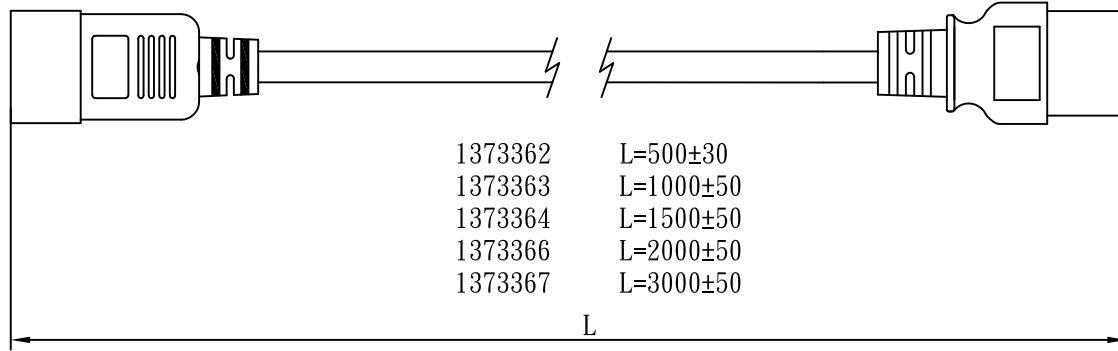

MARKING:

MARKING:

WIRING COLOR:

E: Yellow/Green
N: Blue
L: Brown

LENGED ON CORD: (E06-14)

◁VDE▷ KEMA-KEUR ▷▷VDE▷ △ CEBC 809
NF-USE 1346 IEMMEQU H05VV-F 3G 1.5mm² 300/500V -LF-

No	BOM ITEM	Q' TY	P/N
1	97606-1 TERMINAL	2 pcs	BBN97606
2	97607-1 TERMINAL	1 pcs	BBN97607
3	IS-018 INNER BODY(GREY)	1 pcs	
4	PVC 45P (SA87, IS-018)	30 g	RPP0451H
5	98739PS-0 BLADE	3 pcs	BBP98739
6	IS-16 INNER BODY(GREY)	1 set	
7	PVC 45P (SA87, IS-16B)	30 g	RPP0451H
8	PE TIE (WHITE, 8 inch)	1 pcs	KBW10008
9	PE BAG(120*290)	1 pcs	KPR11000
10	LABEL(45*25)	1 pcs	

NOTE:1. CORD 128
2. CONTENT 137336X

CABLE	H05VV-F 3G 1.5 DENT PRINT CT-1H(GREY)			
PLUG	IS-018 + IS-16B	LENGTH	L	UNIT mm
CLIENT	NAME	First connectivity	N/W	UNIT kg
	P/N	137336X	SG DWG	SR-172524-12 VER. A