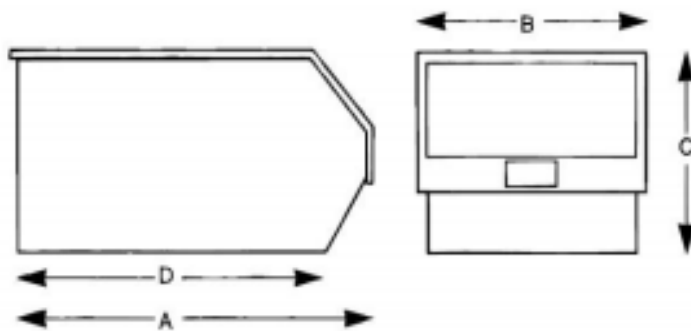

External dimensions

Dimension	240mm x 150mm x 130mm	
Depth	240mm	(Overall)
Width	150mm	(Overall)
Height	130mm	(Overall)
Base Length	200mm	(Overall)

Internal dimensions	
Dimension	223mm x 128mm x 120mm
Depth	223mm
Width	128mm
Height	120mm
Base Length	188mm

All Dimensions in mm	SIZE 1	SIZE 2	SIZE 3	SIZE 4	SIZE 5	SIZE 6	SIZE 7
(A) Overall Length	90	167	240	350	350	376	510
(B) Overall Width	100	101	150	205	205	419	315
(C) Overall Height	50	76	130	130	181	180	200
(D) Overall Base Length	64	143	200	300	300	310	450
(A) Internal Length	80	154	223	330	330	350	470
(B) Internal Width	88	88	128	179	177	378	270
(C) Internal Height	42	63	120	117	167	164	188
(D) Internal Base Length	65	131	188	287	287	295	435
Volumes (Litres)	0.46	1.27	4.6	9.1	12.8	28.3	31.4
Maximum Container Stack Height – (See Details Opposite)	7	5	4	6	4	8	6
Maximum Stack Load Capacity (kg)	12	12	30	36	45	60	42