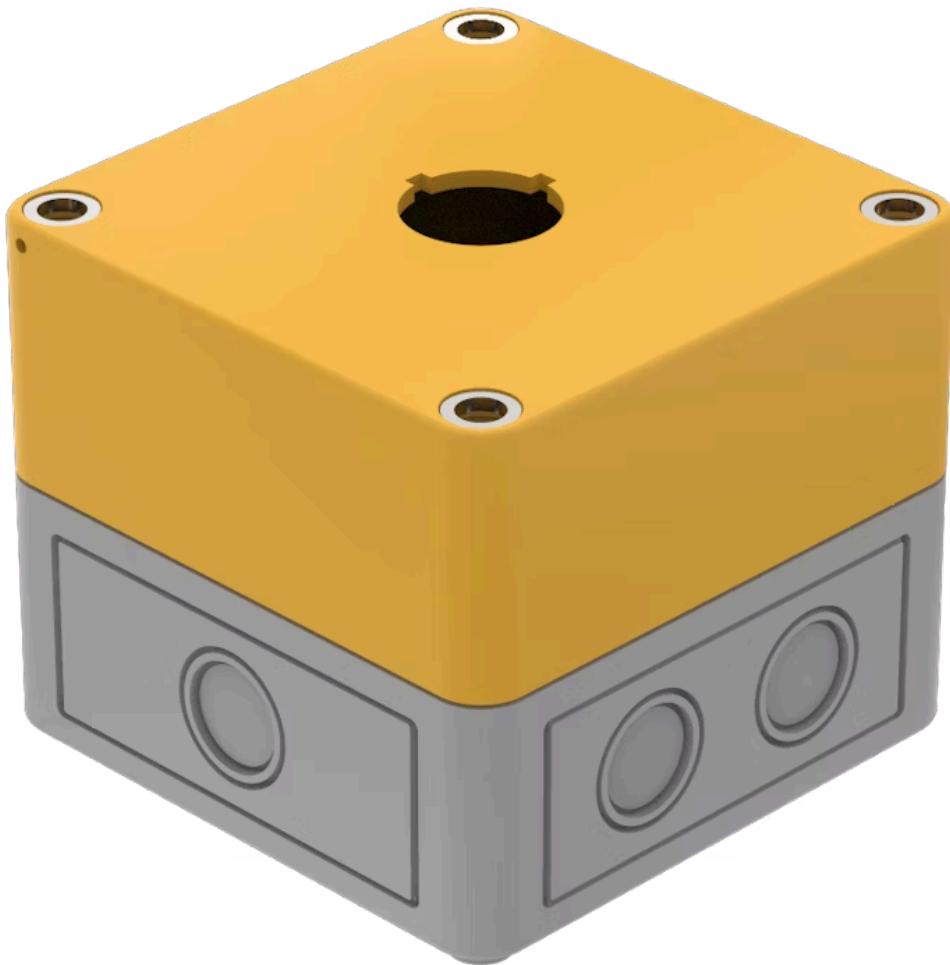

# Enclosure

704.945.0

<https://eao.com/p/704.945.0>

Your product:

---

### FRONT

**Colour:** Grey

### MECHANICAL CHARACTERISTIC

**Weight:** 0.195 kg

### OTHER

**Short Description:** Enclosure, 94 mm x 94 mm x 81 mm, Plastic, Grey

**Dimension:** 94 mm x 94 mm x 81 mm

**Material:** Plastic

**Colour RAL:** 7035 RAL

**Titel Accessory:** Enclosure

**Dimension drawings:**