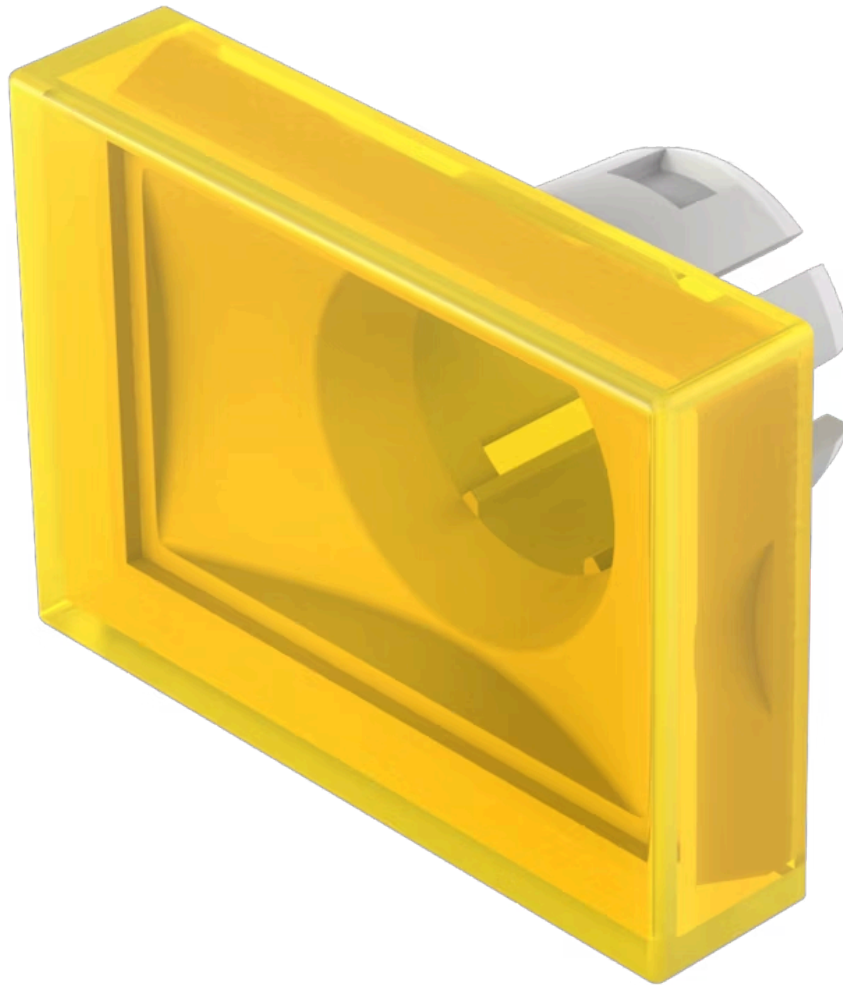

Lens

61-
9331.4

<https://eao.com/p/61-9331.4>

Your product:

61-9331.4 Lens

OPERATING-/INDICATION PART

Lens illumination:	illuminative
Lens colour:	Yellow
Lens shape:	flush
Lens material:	Plastic, according to UL 94 HB
Lens optics:	transparent

MECHANICAL CHARACTERISTIC

Weight:	0.002 kg
----------------	----------

OTHER

Dimension:	21.5 mm x 15.3 mm
Short Description:	Lens, 21.5 mm x 15.3 mm, illuminative, Yellow, flush, Plastic, according to UL 94 HB