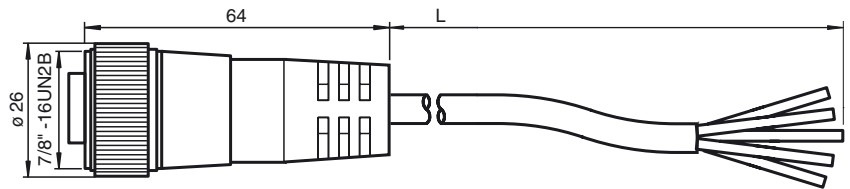

Model Number

V95-G-YE10M-STOOW

Female cordset, 7/8", 5-pin, STOOW cable

Features

- Thread 7/8 inch

Dimensions

Technical data

General specifications

Number of pins	5
Connection 1	socket
Construction type 1	straight
Threading 1	7/8 inch
Connection 2	cable end

Electrical specifications

Operating voltage	U_B	max. 600 V
Operating current	I_B	8 A
Volume resistance		< 5 m Ω

Ambient conditions

Ambient temperature	-40 ... 105 °C (-40 ... 221 °F)
---------------------	---------------------------------

Mechanical specifications

Degree of protection	IP67	
Material		
Contacts	Cu alloy gold plated	
Body	PVC, yellow	
Cable	PVC	
Slotted nut	nickel-plated brass	
Core insulation	PVC	
Cable	fine-strand, flexible	
Sheath diameter	Ø 12.9 mm	
Bending radius	10 x cable diameter	
Color	yellow	
Cores	5 x 1.5 mm ² (16 AWG)	
Length	L	10 m
Note	STOOW UL Standard	