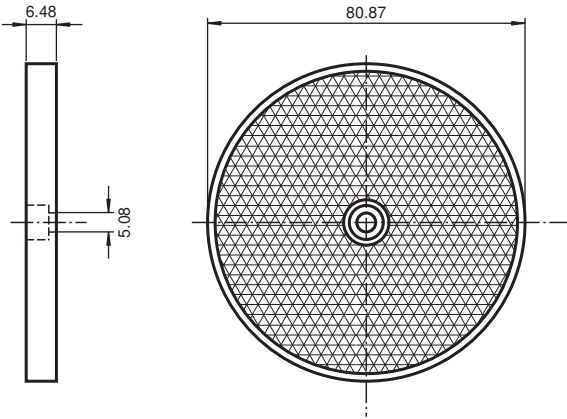

Reflector FE-RR1

- Mounting holes for simple installation
- Round, corner-cube reflector

Reflector, round \varnothing 80.87 mm, central mounting hole

Dimensions

Technical Data

General specifications

Construction type circular

Ambient conditions

Ambient temperature -20 ... 85 °C (-4 ... 185 °F)

Mechanical specifications

Material PMMA/ABS

Dimensions Diameter: 80.87 mm

Mounting mounting hole

Release date: 2020-03-23 Date of issue: 2020-06-30 Filename: 453706_eng.pdf