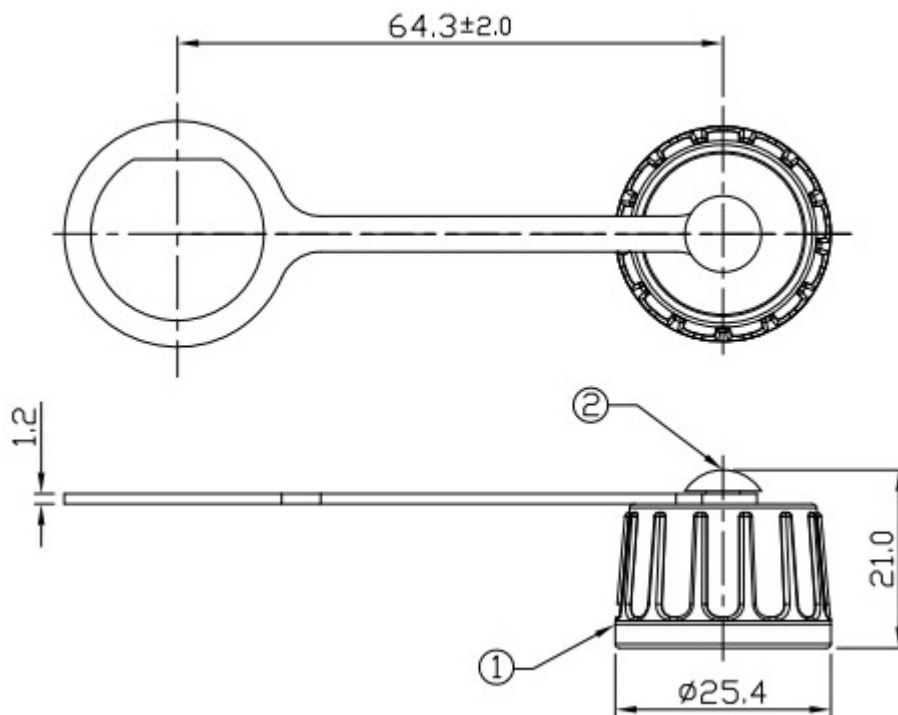

# RS PRO IP67 Plastic Dust Cap

The RS Pro protective dust caps are used with a wide range of RS Pro RJ45 metal and plastic panel mount connectors. The IP67 rated black thermoplastic dust covers prevent water and dust ingress when panel mount RJ45 connectors are not in use. Ideal for industrial applications and harsh environments.

## Features & Benefits:

- Thermoplastic
- IP67

## Dimensional line drawings

125-7926