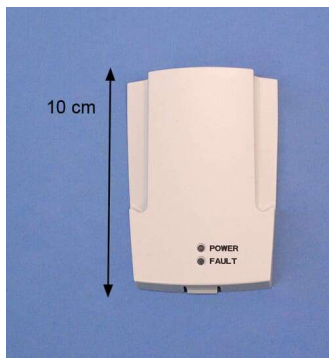

PRODUCT-DETAILS

68582873

DUMMY PANEL; DUMMY PANEL

**General Information**

Product ID	68582873
ABB Type Designation	DUMMY PANEL
Catalog Description	DUMMY PANEL; DUMMY PANEL

**Ordering**

Country of Origin	Finland (FI) United States (US) China (CN)
Customs Tariff Number	85049099
Invoice Description	DUMMY PANEL
Made To Order	Yes
Minimum Order Quantity	1 piece
Order Multiple	1 piece
Quote Only	No
Selling Unit of Measure	piece

**Container Information**

Gross Volume	0.29 dm <sup>3</sup>
--------------	----------------------

68582873

---

## Dimensions

---

Product Net Weight	0.03 kg
Product Net Depth / Length	41 mm
Product Net Height	70 mm
Product Net Width	102 mm

---

---