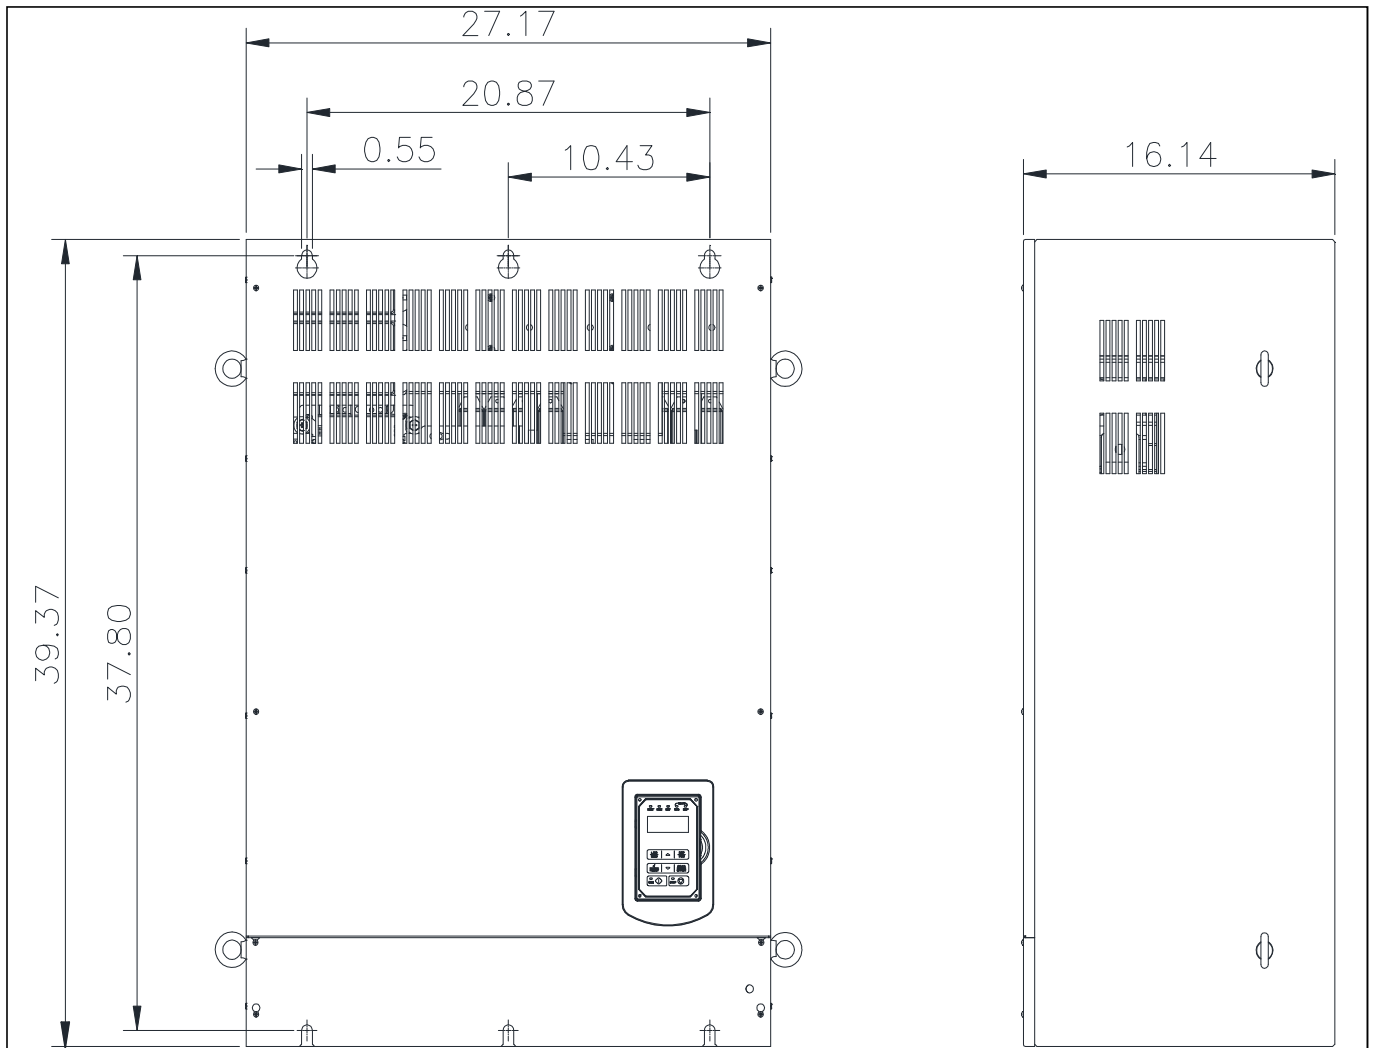

GENERAL DATASHEET VARIABLE SPEED DRIVE

Series A510				MODEL# A510-4300-C3-UE		
ISSUED 12/30/2019				ENCLOSURE/ FRAME OpenChassis (IP00)/ F8		
INPUT AMPS				AC INPUT VOLTAGE	AC INPUT FREQUENCY	AC INPUT PHASE
HD (CT)		ND (VT)				
495		566		380-480	50/60	3
OUTPUT HP				AC OUTPUT VOLTAGE	AC OUTPUT FREQUENCY	AC OUTPUT PHASE
OUTPUT AMPS						
HD (CT)	ND (VT)	HD (CT)	ND (VT)	0-480	0-599	3
300	300	450	515			

Approved By:	Brian Smith	Drawing No:	A510-460-300-F8	Revision: 1
--------------	-------------	-------------	-----------------	-------------