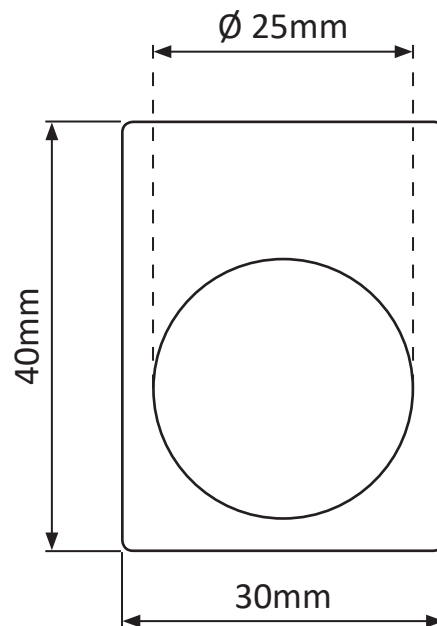

Datasheet

**Stock No: 175-3966**

## Legend Plate with “STOP” Marking

### Specifications:

- Product Type: Legend Plate
- Product Category: Marking Accessory
- Compatible with: Ø 22.5mm Control or Signalling Unit
- Dimensions: 30mm x 40mm
- Marking: “STOP”
- Language: English