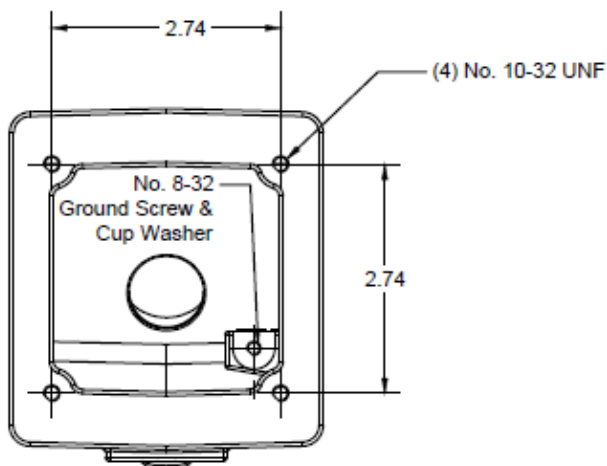

MENNEKES
Electrical Products
277 Fairfield Road
Fairfield, NJ 07004
800-882-7584
www.MENNEKES.com

RECEPTACLE & INLET BACK BOX

Part No.	ME 2030BBW-1
Description:	Surface Mount Back Box for 20A and 30A Receptacles and Inlets
Construction:	Die Cast Aluminum (Copper Free)
Approvals:	 to UL 514A Metallic Outlet Boxes

NOT TO SCALE

- Provided with:
- (4) 10-32 X 1" Screws
 - (1) 8-32 X 1/4" Ground Screw with cup washer
 - (1) 1" X 3/4" reducer