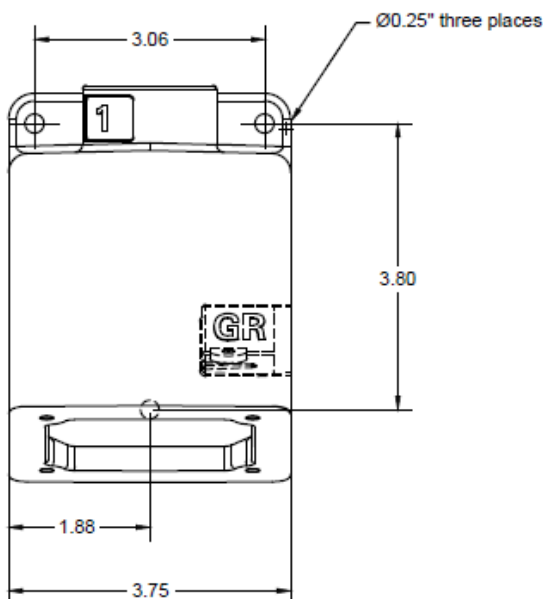

MENNEKES
Electrical Products
277 Fairfield Road
Fairfield, NJ 07004
800-882-7584
www.MENNEKES.com

RECEPTACLE & INLET BACK BOX

Part No.	ME 2030BBW-1
Description:	Surface Mount Back Box for 20A and 30A Receptacles and Inlets
Construction:	Die Cast Aluminum (Copper Free)
Approvals:	 to UL 514A Metallic Outlet Boxes

NOT TO SCALE

- Provided with:
- (4) 10-32 X 1" Screws
 - (1) 8-32 X 1/4" Ground Screw with cup washer
 - (1) 1" X 3/4" reducer