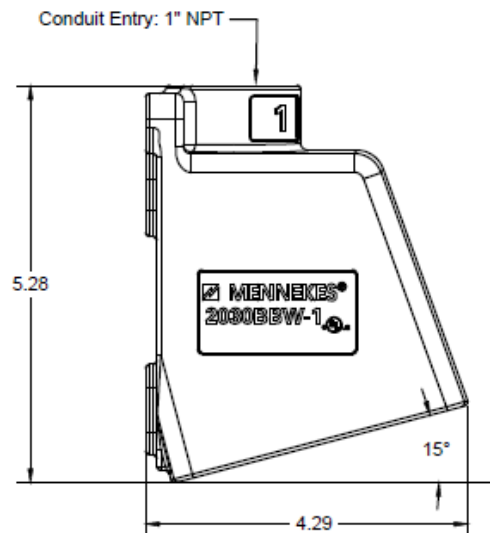

MENNEKES
Electrical Products
277 Fairfield Road
Fairfield, NJ 07004
800-882-7584
www.MENNEKES.com

RECEPTACLE & INLET BACK BOX

Part No.	ME 2030BBW-1
Description:	Surface Mount Back Box for 20A and 30A Receptacles and Inlets
Construction:	Die Cast Aluminum (Copper Free)
Approvals:	 to UL 514A Metallic Outlet Boxes

NOT TO SCALE

- Provided with:
- (4) 10-32 X 1" Screws
 - (1) 8-32 X 1/4" Ground Screw with cup washer
 - (1) 1" X 3/4" reducer