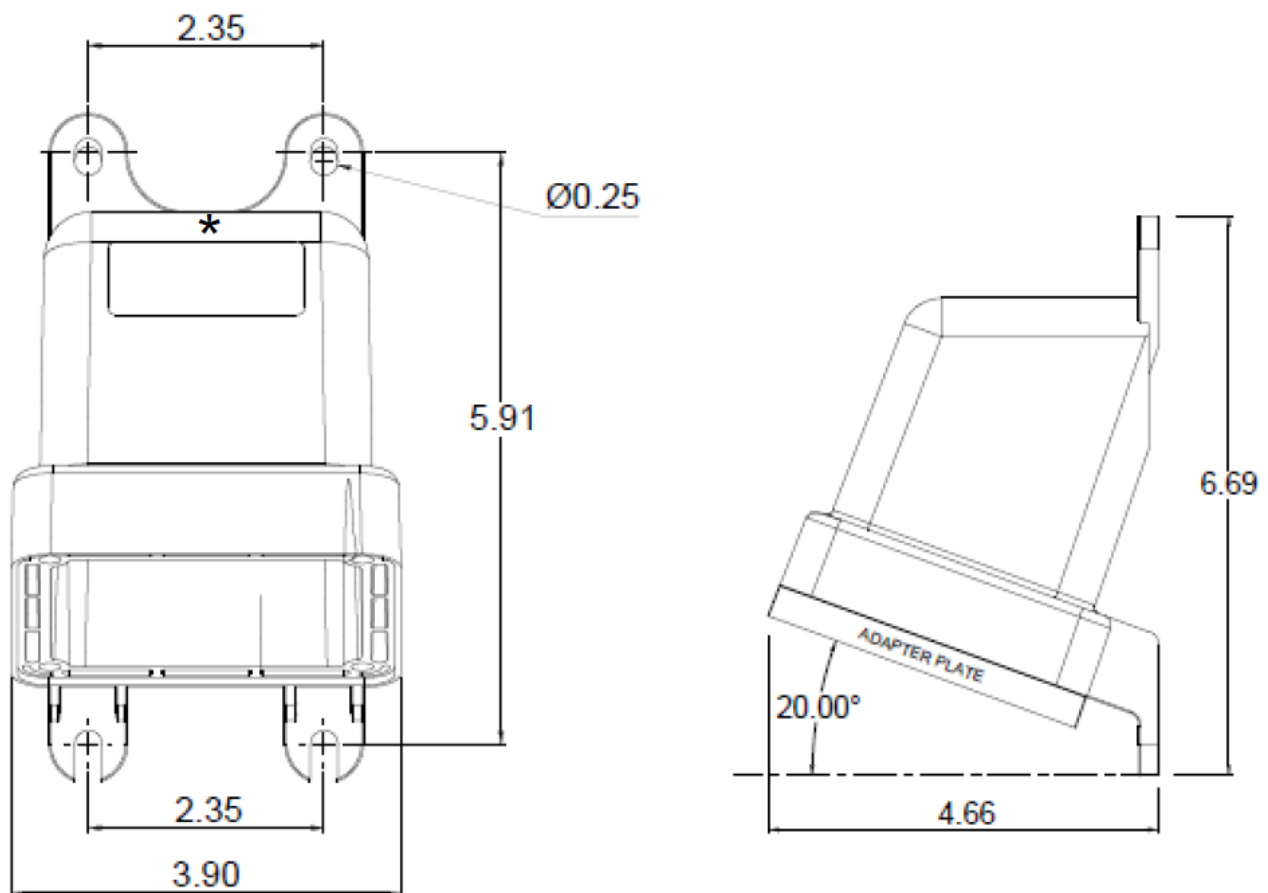

MENNEKES
Electrical Products
277 Fairfield Road
Fairfield, NJ 07004
800-882-7584
www.MENNEKES.com

RECEPTACLE & INLET BACK BOX

Part No.	ME 2030BBWP-1
Description:	Surface Mount Back Box for 20A and 30A Receptacles and Inlets
Construction:	Valox® PBT Material
Approvals:	NEMA 4X Rated when used with Watertight Hubs

*Conduit Entry: 1" NPT (Hub Not Provided)