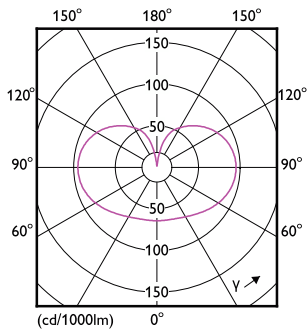

Photometric data

Light Distribution Diagram - 12A19/LED/927/FR/Glass/E26/DIM 1FB T20

General uniform lighting - 12A19/LED/927/FR/Glass/E26/DIM 1FB T20