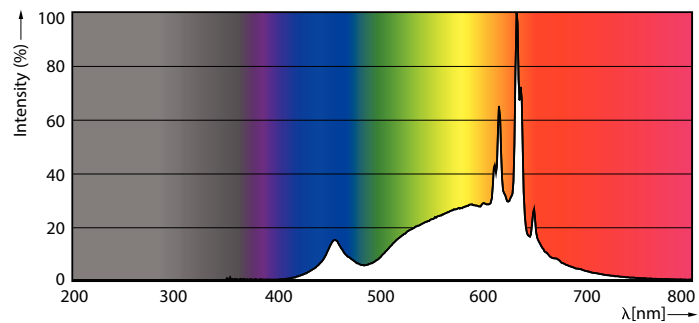

Photometric data

Spectral Power Distribution Colour - 12A19/LED/927/FR/Glass/E26/DIM 1FB T20

General uniform lighting - 12A19/LED/927/FR/Glass/E26/DIM 1FB T20