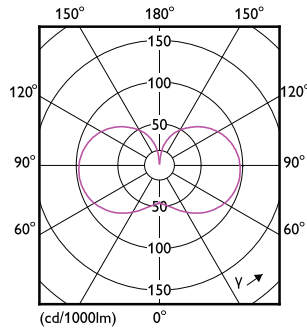

Product data

General Information	
Cap-Base	EX39 [Exclusionary Mogul Screw]
Nominal lifetime	25,000 hour(s)
Switching Cycle	15,000
Lighting Technology	LED
EU RoHS compliant	Yes
Light Technical	
Color Code	850 [CCT of 5000K]
Beam Angle (Nom)	300 degree(s)
Luminous Flux	5,000 lm
Color Designation	Daylight
Correlated Color Temperature (Nom)	5000 K
Luminous Efficacy (rated) (Nom)	147.00 lm/W
Color Consistency	<6
Color rendering index (CRI)	80
LLMF At End Of Nominal Lifetime (Nom)	70 %
Operating and Electrical	
Line Frequency	50 to 60 Hz

Input Frequency	50 to 60 Hz
Power Consumption	34 W
Lamp Current (Nom)	290 mA
Starting Time (Nom)	0.5 s
Warm-up time to 60% light	0.5 s
Power Factor (Fraction)	0.9
Voltage (Nom)	120-277 V
UL Type	HIB_UL Type B (UL Listed+Classified)
Temperature	
Ambient temperature range	-4 °F to 113 °F
T-Case Maximum (Nom)	136 °F
Controls and Dimming	
Dimmable	No
Mechanical and Housing	
Bulb Finish	Frosted
Bulb Material	Glass

Product	D	C
34GC/LED/850/ND EX39 BB 6/1	3-5/8 inch	8-5/8 inch

Photometric data

Spectral Power Distribution Colour - 34GC/LED/850/ND EX39 BB 6/1

Light Distribution Diagram - 34GC/LED/850/ND EX39 BB 6/1

General uniform lighting - 34GC/LED/850/ND EX39 BB 6/1