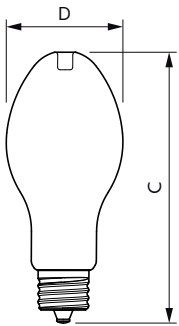

Product data

General Information	
Cap-Base	EX39 [Exclusionary Mogul Screw]
Nominal lifetime	25,000 hour(s)
Switching Cycle	15,000
Lighting Technology	LED
EU RoHS compliant	Yes
Light Technical	
Color Code	850 [CCT of 5000K]
Beam Angle (Nom)	300 degree(s)
Luminous Flux	5,000 lm
Color Designation	Daylight
Correlated Color Temperature (Nom)	5000 K
Luminous Efficacy (rated) (Nom)	147.00 lm/W
Color Consistency	<6
Color rendering index (CRI)	80
LLMF At End Of Nominal Lifetime (Nom)	70 %
Operating and Electrical	
Line Frequency	50 to 60 Hz

Product	D	C
34GC/LED/850/ND EX39 BB 6/1	3-5/8 inch	8-5/8 inch

Photometric data

Spectral Power Distribution Colour - 34GC/LED/850/ND EX39 BB 6/1

Light Distribution Diagram - 34GC/LED/850/ND EX39 BB 6/1

General uniform lighting - 34GC/LED/850/ND EX39 BB 6/1