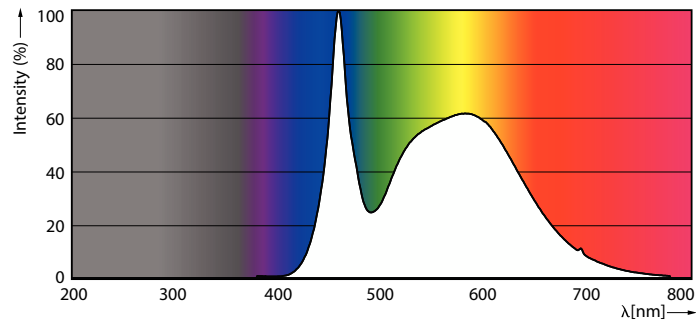

Product data

General Information	
Cap-Base	EX39 [Exclusionary Mogul Screw]
Nominal lifetime	25,000 hour(s)
Switching Cycle	15,000
Lighting Technology	LED
EU RoHS compliant	Yes
Light Technical	
Color Code	850 [CCT of 5000K]
Beam Angle (Nom)	300 degree(s)
Luminous Flux	5,000 lm
Color Designation	Daylight
Correlated Color Temperature (Nom)	5000 K
Luminous Efficacy (rated) (Nom)	147.00 lm/W
Color Consistency	<6
Color rendering index (CRI)	80
LLMF At End Of Nominal Lifetime (Nom)	70 %
Operating and Electrical	
Line Frequency	50 to 60 Hz

Product	D	C
34GC/LED/850/ND EX39 BB 6/1	3-5/8 inch	8-5/8 inch

Photometric data

Spectral Power Distribution Colour - 34GC/LED/850/ND EX39 BB 6/1

Light Distribution Diagram - 34GC/LED/850/ND EX39 BB 6/1

General uniform lighting - 34GC/LED/850/ND EX39 BB 6/1