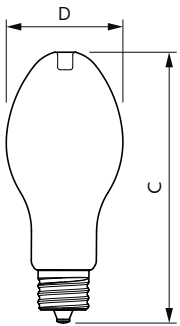

Product data

General Information	
Cap-Base	EX39 [Exclusionary Mogul Screw]
Nominal lifetime	25,000 hour(s)
Switching Cycle	15,000
Lighting Technology	LED
EU RoHS compliant	Yes
Light Technical	
Color Code	850 [CCT of 5000K]
Beam Angle (Nom)	300 degree(s)
Luminous Flux	6,000 lm
Color Designation	Daylight
Correlated Color Temperature (Nom)	5000 K
Luminous Efficacy (rated) (Nom)	157.00 lm/W
Color Consistency	<6
Color rendering index (CRI)	80
LLMF At End Of Nominal Lifetime (Nom)	70 %
Operating and Electrical	
Line Frequency	50 to 60 Hz

Product	D	C
38GC/LED/850/ND EX39 BB 6/1	3-5/8 inch	8-5/8 inch

Photometric data

Light Distribution Diagram - 38GC/LED/850/ND EX39 BB 6/1

Spectral Power Distribution Colour - 38GC/LED/850/ND EX39 BB 6/1

General uniform lighting - 38GC/LED/850/ND EX39 BB 6/1