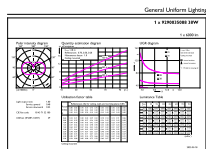

Product	D	C
38GC/LED/850/ND EX39 BB 6/1	3-5/8 inch	8-5/8 inch

Photometric data

Light Distribution Diagram - 38GC/LED/850/ND EX39 BB 6/1

Spectral Power Distribution Colour - 38GC/LED/850/ND EX39 BB 6/1

General uniform lighting - 38GC/LED/850/ND EX39 BB 6/1