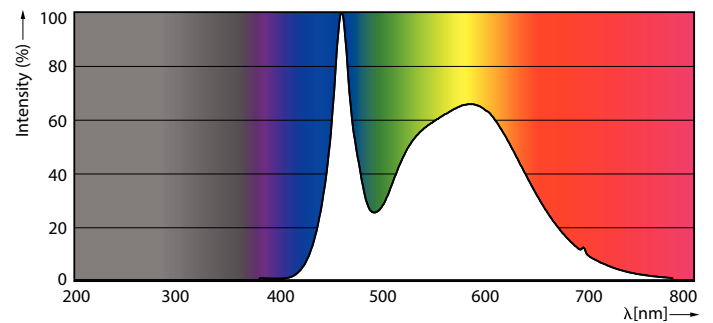

Product data

General Information	
Cap-Base	EX39 [Exclusionary Mogul Screw]
Nominal lifetime	25,000 hour(s)
Switching Cycle	15,000
Lighting Technology	LED
EU RoHS compliant	Yes
Light Technical	
Color Code	850 [CCT of 5000K]
Beam Angle (Nom)	300 degree(s)
Luminous Flux	6,000 lm
Color Designation	Daylight
Correlated Color Temperature (Nom)	5000 K
Luminous Efficacy (rated) (Nom)	157.00 lm/W
Color Consistency	<6
Color rendering index (CRI)	80
LLMF At End Of Nominal Lifetime (Nom)	70 %
Operating and Electrical	
Line Frequency	50 to 60 Hz

Product	D	C
38GC/LED/850/ND EX39 BB 6/1	3-5/8 inch	8-5/8 inch

Photometric data

Light Distribution Diagram - 38GC/LED/850/ND EX39 BB 6/1

Spectral Power Distribution Colour - 38GC/LED/850/ND EX39 BB 6/1

General uniform lighting - 38GC/LED/850/ND EX39 BB 6/1