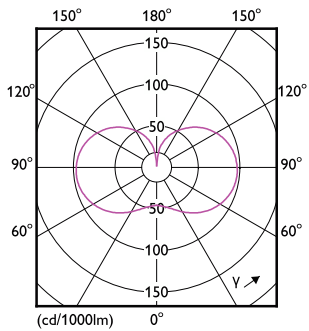

Product	D	C
38GC/LED/850/ND EX39 BB 6/1	3-5/8 inch	8-5/8 inch

Photometric data

Light Distribution Diagram - 38GC/LED/850/ND EX39 BB 6/1

Spectral Power Distribution Colour - 38GC/LED/850/ND EX39 BB 6/1

General uniform lighting - 38GC/LED/850/ND EX39 BB 6/1