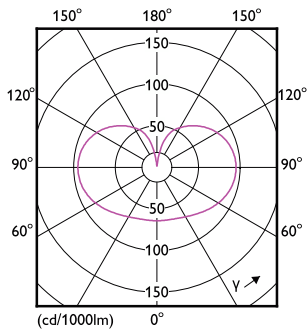

General Information		Lamp Current (Nom)	
Cap-Base	E26 [Single Contact Medium Screw]		105 mA
Nominal lifetime	15,000 hour(s)	Wattage Equivalent	100 W
Switching Cycle	20,000	Starting Time (Nom)	0.5 s
Lighting Technology	LED	Warm-up time to 60% light	0.5 s
EU RoHS compliant	Yes	Power Factor (Fraction)	0.7
		Voltage (Nom)	120 V
Light Technical		Temperature	
Color Code	950 [CCT of 5000K]	Ambient temperature range	-4 °F to 113 °F
Beam Angle (Nom)	320 degree(s)		
Luminous Flux	1,600 lm	Controls and Dimming	
Color Designation	Daylight	Dimmable	Only with specific dimmers
Correlated Color Temperature (Nom)	5000 K		
Luminous Efficacy (rated) (Nom)	133.00 lm/W	Mechanical and Housing	
Color Consistency	<4	Bulb Finish	Frosted
Color rendering index (CRI)	90	Bulb Material	Glass
LLMF At End Of Nominal Lifetime (Nom)	70 %	Bulb Shape	A19 [A 19mm]
		UL Wet/ damp/ dry location	Wet location
Operating and Electrical		Approval and Application	
Line Frequency	60 Hz	Energy Certifications	Energy Star
Input Frequency	60 Hz		
Power Consumption	12 W		

Product	D	C
12A19/LED/950/FR/Glass/E26/DIM 1FB T20	2-5/8 inch	4-9/16 inch

Photometric data

Light Distribution Diagram - 12A19/LED/950/FR/Glass/E26/DIM 1FB T20

Spectral Power Distribution Colour - 12A19/LED/950/FR/Glass/E26/DIM 1FB T20