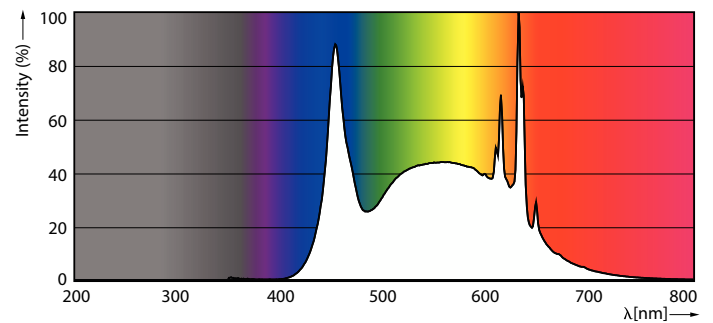

General Information		Lamp Current (Nom)	
Cap-Base	E26 [Single Contact Medium Screw]		105 mA
Nominal lifetime	15,000 hour(s)	Wattage Equivalent	100 W
Switching Cycle	20,000	Starting Time (Nom)	0.5 s
Lighting Technology	LED	Warm-up time to 60% light	0.5 s
EU RoHS compliant	Yes	Power Factor (Fraction)	0.7
		Voltage (Nom)	120 V
Light Technical		Temperature	
Color Code	950 [CCT of 5000K]	Ambient temperature range	-4 °F to 113 °F
Beam Angle (Nom)	320 degree(s)		
Luminous Flux	1,600 lm	Controls and Dimming	
Color Designation	Daylight	Dimmable	Only with specific dimmers
Correlated Color Temperature (Nom)	5000 K		
Luminous Efficacy (rated) (Nom)	133.00 lm/W	Mechanical and Housing	
Color Consistency	<4	Bulb Finish	Frosted
Color rendering index (CRI)	90	Bulb Material	Glass
LLMF At End Of Nominal Lifetime (Nom)	70 %	Bulb Shape	A19 [A 19mm]
		UL Wet/ damp/ dry location	Wet location
Operating and Electrical		Approval and Application	
Line Frequency	60 Hz	Energy Certifications	Energy Star
Input Frequency	60 Hz		
Power Consumption	12 W		

Product	D	C
12A19/LED/950/FR/Glass/E26/DIM 1FB T20	2-5/8 inch	4-9/16 inch

Photometric data

Light Distribution Diagram - 12A19/LED/950/FR/Glass/E26/DIM 1FB T20

Spectral Power Distribution Colour - 12A19/LED/950/FR/Glass/E26/DIM 1FB T20