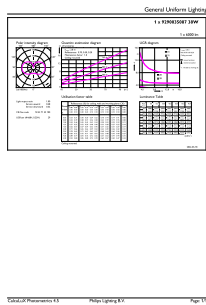

Order code	578954
Material Nr. (12NC)	929003508704
Numerator - Quantity Per Pack	1
EAN/UPC - Product/Case	046677578954
Numerator - Packs per outer box	6
EAN/UPC - Case	50046677578959

Dimensional drawing

Product	D	C
38GC/LED/840/ND EX39 BB 6/1	3-5/8 inch	8-5/8 inch

Photometric data

General uniform lighting - 38GC/LED/840/ND EX39 BB 6/1

Light Distribution Diagram - 38GC/LED/840/ND EX39 BB 6/1

Spectral Power Distribution Colour - 38GC/LED/840/ND EX39 BB 6/1