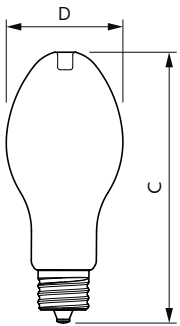

Temperature	
Ambient temperature range	-4 °F to 113 °F
T-Case Maximum (Nom)	152 °F

Controls and Dimming	
Dimmable	No

Mechanical and Housing	
Bulb Finish	Frosted
Bulb Material	Glass

LED Glass HID lamps

Bulb Shape	ED90 [ED 90mm]
Application Conditions	
can it be used in closed luminaires	Yes
Product Data	
Order product name	38GC/LED/840/ND EX39 BB 6/1
Full product name	38GC/LED/840/ND EX39 BB 6/1

Order code	578954
Material Nr. (12NC)	929003508704
Numerator - Quantity Per Pack	1
EAN/UPC - Product/Case	046677578954
Numerator - Packs per outer box	6
EAN/UPC - Case	50046677578959

Dimensional drawing

Product	D	C
38GC/LED/840/ND EX39 BB 6/1	3-5/8 inch	8-5/8 inch

Photometric data

General uniform lighting - 38GC/LED/840/ND EX39 BB 6/1

Light Distribution Diagram - 38GC/LED/840/ND EX39 BB 6/1

Spectral Power Distribution Colour - 38GC/LED/840/ND EX39 BB 6/1