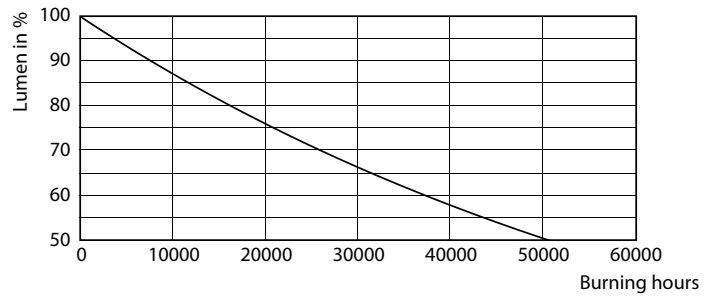

LED Glass HID lamps

Lifetime

Life Expectancy Diagram - 38GC/LED/840/ND EX39 BB 6/1

Lumen Maintenance Diagram - 38GC/LED/840/ND EX39 BB 6/1