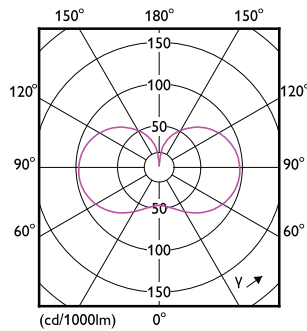

Product data

General Information	
Cap-Base	EX39 [Exclusionary Mogul Screw]
Nominal lifetime	25,000 hour(s)
Switching Cycle	15,000
Lighting Technology	LED
EU RoHS compliant	Yes
Light Technical	
Color Code	840 [CCT of 4000K]
Beam Angle (Nom)	300 degree(s)
Luminous Flux	6,000 lm
Color Designation	Cool White (CW)
Correlated Color Temperature (Nom)	4000 K
Luminous Efficacy (rated) (Nom)	157.00 lm/W
Color Consistency	<6
Color rendering index (CRI)	80
LLMF At End Of Nominal Lifetime (Nom)	70 %
Operating and Electrical	
Line Frequency	50 to 60 Hz

Temperature	
Ambient temperature range	-4 °F to 113 °F
T-Case Maximum (Nom)	152 °F

Controls and Dimming	
Dimmable	No

Mechanical and Housing	
Bulb Finish	Frosted
Bulb Material	Glass

LED Glass HID lamps

Bulb Shape	ED90 [ED 90mm]
Application Conditions	
can it be used in closed luminaires	Yes
Product Data	
Order product name	38GC/LED/840/ND EX39 BB 6/1
Full product name	38GC/LED/840/ND EX39 BB 6/1

Product	D	C
38GC/LED/840/ND EX39 BB 6/1	3-5/8 inch	8-5/8 inch

Photometric data

General uniform lighting - 38GC/LED/840/ND EX39 BB 6/1

Light Distribution Diagram - 38GC/LED/840/ND EX39 BB 6/1

Spectral Power Distribution Colour - 38GC/LED/840/ND EX39 BB 6/1