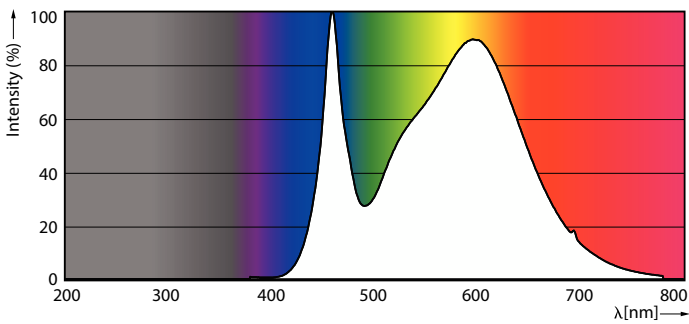

Product data

General Information	
Cap-Base	EX39 [Exclusionary Mogul Screw]
Nominal lifetime	25,000 hour(s)
Switching Cycle	15,000
Lighting Technology	LED
EU RoHS compliant	Yes
Light Technical	
Color Code	840 [CCT of 4000K]
Beam Angle (Nom)	300 degree(s)
Luminous Flux	6,000 lm
Color Designation	Cool White (CW)
Correlated Color Temperature (Nom)	4000 K
Luminous Efficacy (rated) (Nom)	157.00 lm/W
Color Consistency	<6
Color rendering index (CRI)	80
LLMF At End Of Nominal Lifetime (Nom)	70 %
Operating and Electrical	
Line Frequency	50 to 60 Hz

Product	D	C
38GC/LED/840/ND EX39 BB 6/1	3-5/8 inch	8-5/8 inch

Photometric data

General uniform lighting - 38GC/LED/840/ND EX39 BB 6/1

Light Distribution Diagram - 38GC/LED/840/ND EX39 BB 6/1

Spectral Power Distribution Colour - 38GC/LED/840/ND EX39 BB 6/1