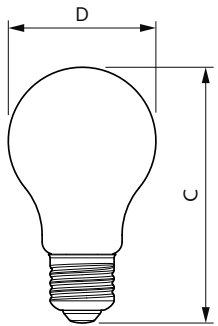

General Information		Lamp Current (Nom)	
Cap-Base	E26 [Single Contact Medium Screw]		105 mA
Nominal lifetime	15,000 hour(s)	Wattage Equivalent	100 W
Switching Cycle	20,000	Starting Time (Nom)	0.5 s
Lighting Technology	LED	Warm-up time to 60% light	0.5 s
EU RoHS compliant	Yes	Power Factor (Fraction)	0.7
		Voltage (Nom)	120 V
Light Technical		Temperature	
Color Code	930 [CCT of 3000K]	Ambient temperature range	-4 °F to 113 °F
Beam Angle (Nom)	320 degree(s)		
Luminous Flux	1,600 lm	Controls and Dimming	
Color Designation	White (WH)	Dimmable	Only with specific dimmers
Correlated Color Temperature (Nom)	3000 K		
Luminous Efficacy (rated) (Nom)	133.00 lm/W	Mechanical and Housing	
Color Consistency	<4	Bulb Finish	Frosted
Color rendering index (CRI)	90	Bulb Material	Glass
LLMF At End Of Nominal Lifetime (Nom)	70 %	Bulb Shape	A19 [A 19mm]
		UL Wet/ damp/ dry location	Wet location
Operating and Electrical		Approval and Application	
Line Frequency	60 Hz	Energy Certifications	Energy Star
Input Frequency	60 Hz		
Power Consumption	12 W		

Product	D	C
12A19/LED/930/FR/Glass/E26/DIM 1FB T20	2-5/8 inch	4-9/16 inch

Photometric data

Light Distribution Diagram - 12A19/LED/930/FR/Glass/E26/DIM 1FB T20

Spectral Power Distribution Colour - 12A19/LED/930/FR/Glass/E26/DIM 1FB T20