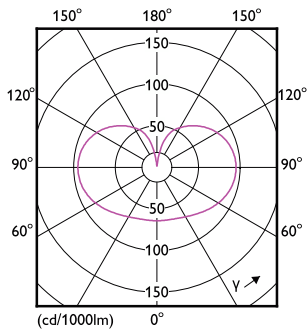

General Information		Lamp Current (Nom)	
Cap-Base	E26 [Single Contact Medium Screw]		105 mA
Nominal lifetime	15,000 hour(s)	Wattage Equivalent	100 W
Switching Cycle	20,000	Starting Time (Nom)	0.5 s
Lighting Technology	LED	Warm-up time to 60% light	0.5 s
EU RoHS compliant	Yes	Power Factor (Fraction)	0.7
		Voltage (Nom)	120 V
Light Technical		Temperature	
Color Code	930 [CCT of 3000K]	Ambient temperature range	-4 °F to 113 °F
Beam Angle (Nom)	320 degree(s)		
Luminous Flux	1,600 lm	Controls and Dimming	
Color Designation	White (WH)	Dimmable	Only with specific dimmers
Correlated Color Temperature (Nom)	3000 K		
Luminous Efficacy (rated) (Nom)	133.00 lm/W	Mechanical and Housing	
Color Consistency	<4	Bulb Finish	Frosted
Color rendering index (CRI)	90	Bulb Material	Glass
LLMF At End Of Nominal Lifetime (Nom)	70 %	Bulb Shape	A19 [A 19mm]
		UL Wet/ damp/ dry location	Wet location
Operating and Electrical		Approval and Application	
Line Frequency	60 Hz	Energy Certifications	Energy Star
Input Frequency	60 Hz		
Power Consumption	12 W		

Product	D	C
12A19/LED/930/FR/Glass/E26/DIM 1FB T20	2-5/8 inch	4-9/16 inch

Photometric data

Light Distribution Diagram - 12A19/LED/930/FR/Glass/E26/DIM 1FB T20

Spectral Power Distribution Colour - 12A19/LED/930/FR/Glass/E26/DIM 1FB T20