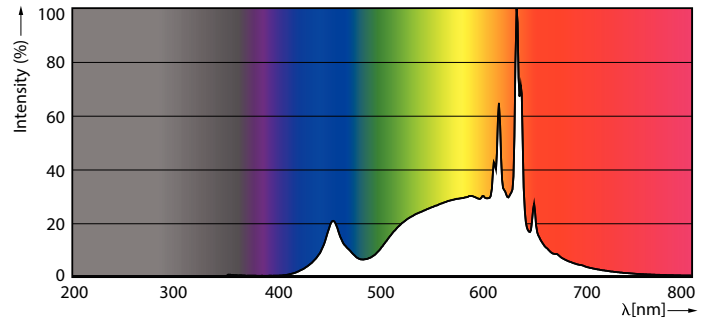

General Information		Lamp Current (Nom)	
Cap-Base	E26 [Single Contact Medium Screw]		105 mA
Nominal lifetime	15,000 hour(s)	Wattage Equivalent	100 W
Switching Cycle	20,000	Starting Time (Nom)	0.5 s
Lighting Technology	LED	Warm-up time to 60% light	0.5 s
EU RoHS compliant	Yes	Power Factor (Fraction)	0.7
		Voltage (Nom)	120 V
Light Technical		Temperature	
Color Code	930 [CCT of 3000K]	Ambient temperature range	-4 °F to 113 °F
Beam Angle (Nom)	320 degree(s)		
Luminous Flux	1,600 lm	Controls and Dimming	
Color Designation	White (WH)	Dimmable	Only with specific dimmers
Correlated Color Temperature (Nom)	3000 K		
Luminous Efficacy (rated) (Nom)	133.00 lm/W	Mechanical and Housing	
Color Consistency	<4	Bulb Finish	Frosted
Color rendering index (CRI)	90	Bulb Material	Glass
LLMF At End Of Nominal Lifetime (Nom)	70 %	Bulb Shape	A19 [A 19mm]
		UL Wet/ damp/ dry location	Wet location
Operating and Electrical		Approval and Application	
Line Frequency	60 Hz	Energy Certifications	Energy Star
Input Frequency	60 Hz		
Power Consumption	12 W		

Product	D	C
12A19/LED/930/FR/Glass/E26/DIM 1FB T20	2-5/8 inch	4-9/16 inch

Photometric data

Light Distribution Diagram - 12A19/LED/930/FR/Glass/E26/DIM 1FB T20

Spectral Power Distribution Colour - 12A19/LED/930/FR/Glass/E26/DIM 1FB T20