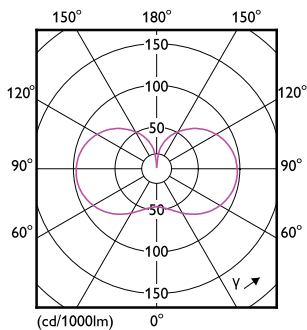

Order code	578948
Material Nr. (12NC)	929003508604
Numerator - Quantity Per Pack	1
EAN/UPC - Product/Case	046677578947
Numerator - Packs per outer box	6
EAN/UPC - Case	50046677578942

Dimensional drawing

Product	D	C
38GC/LED/830/ND EX39 BB 6/1	3-5/8 inch	8-5/8 inch

Photometric data

Spectral Power Distribution Colour - 38GC/LED/830/ND EX39 BB 6/1

General uniform lighting - 38GC/LED/830/ND EX39 BB 6/1

Light Distribution Diagram - 38GC/LED/830/ND EX39 BB 6/1