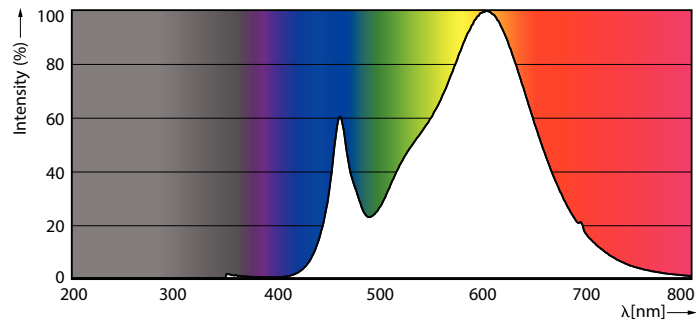

Product data

General Information	
Cap-Base	EX39 [Exclusionary Mogul Screw]
Nominal lifetime	25,000 hour(s)
Switching Cycle	15,000
Lighting Technology	LED
EU RoHS compliant	Yes
Light Technical	
Color Code	830 [CCT of 3000K]
Beam Angle (Nom)	300 degree(s)
Luminous Flux	6,000 lm
Color Designation	White (WH)
Correlated Color Temperature (Nom)	3000 K
Luminous Efficacy (rated) (Nom)	157.00 lm/W
Color Consistency	<6
Color rendering index (CRI)	80
LLMF At End Of Nominal Lifetime (Nom)	70 %
Operating and Electrical	
Line Frequency	50 to 60 Hz

Product	D	C
38GC/LED/830/ND EX39 BB 6/1	3-5/8 inch	8-5/8 inch

Photometric data

Spectral Power Distribution Colour - 38GC/LED/830/ND EX39 BB 6/1

General uniform lighting - 38GC/LED/830/ND EX39 BB 6/1

Light Distribution Diagram - 38GC/LED/830/ND EX39 BB 6/1