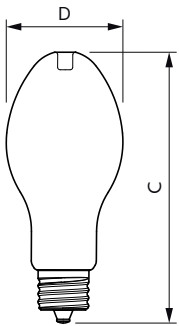

Product data

General Information	
Cap-Base	EX39 [Exclusionary Mogul Screw]
Nominal lifetime	25,000 hour(s)
Switching Cycle	15,000
Lighting Technology	LED
EU RoHS compliant	Yes
Light Technical	
Color Code	830 [CCT of 3000K]
Beam Angle (Nom)	300 degree(s)
Luminous Flux	6,000 lm
Color Designation	White (WH)
Correlated Color Temperature (Nom)	3000 K
Luminous Efficacy (rated) (Nom)	157.00 lm/W
Color Consistency	<6
Color rendering index (CRI)	80
LLMF At End Of Nominal Lifetime (Nom)	70 %
Operating and Electrical	
Line Frequency	50 to 60 Hz

Product	D	C
38GC/LED/830/ND EX39 BB 6/1	3-5/8 inch	8-5/8 inch

Photometric data

Spectral Power Distribution Colour - 38GC/LED/830/ND EX39 BB 6/1

General uniform lighting - 38GC/LED/830/ND EX39 BB 6/1

Light Distribution Diagram - 38GC/LED/830/ND EX39 BB 6/1