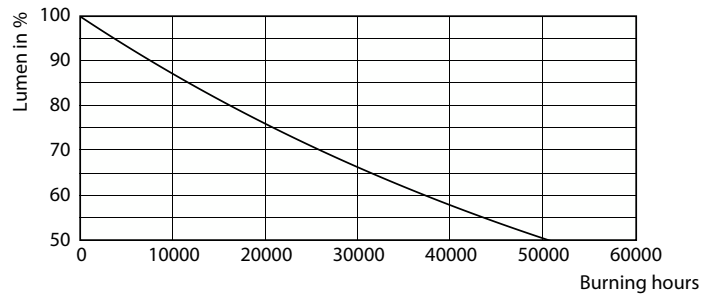

LED Glass HID lamps

Lifetime

Life Expectancy Diagram - 38GC/LED/830/ND EX39 BB 6/1

Lumen Maintenance Diagram - 38GC/LED/830/ND EX39 BB 6/1