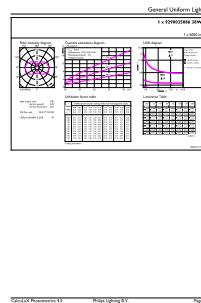

Order code	578948
Material Nr. (12NC)	929003508604
Numerator - Quantity Per Pack	1
EAN/UPC - Product/Case	046677578947
Numerator - Packs per outer box	6
EAN/UPC - Case	50046677578942

Dimensional drawing

Product	D	C
38GC/LED/830/ND EX39 BB 6/1	3-5/8 inch	8-5/8 inch

Photometric data

Spectral Power Distribution Colour - 38GC/LED/830/ND EX39 BB 6/1

General uniform lighting - 38GC/LED/830/ND EX39 BB 6/1

Light Distribution Diagram - 38GC/LED/830/ND EX39 BB 6/1