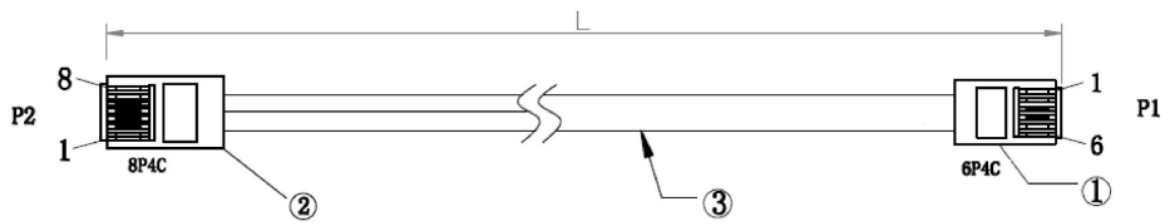

Telephone Cable

P2	接线方式	P1	
3	—————	2	Yellow
4	—————	3	White
5	—————	4	Brown
6	—————	5	Green