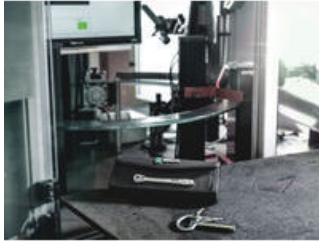

Zyklop Metal Switch

Due to the ever-more confined working environment, space is becoming more and more an issue for the application of ratchets. Our product developers therefore intensively occupied themselves with the issue of confined working spaces, and Wera has now solved this problem. The extremely slim and robust Zyklop Metal ratchet with a long lever was what emerged. When the change in direction needs to be quick, the Zyklop Metal Switch ratchet is the right tool. When the socket must not get lost and a coincidental change of direction has to be avoided at all cost, the Zyklop Metal Push is the correct choice.