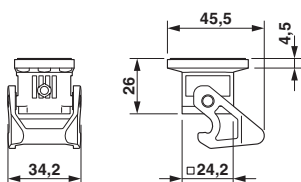

Dimensional drawing

Housing - HC-STA-D07-BWS-EL-AL - 1419249

Technical data

General

Screw connection	none
Housing material	Die-cast aluminum, salt water resistant
Housing surface material	uncoated
Seal material	NBR
Material lock	PA

Environmental Product Compliance

China RoHS	Environmentally Friendly Use Period = 50
	For details about hazardous substances go to tab "Downloads", Category "Manufacturer's declaration"

Drawings

Dimensional drawing