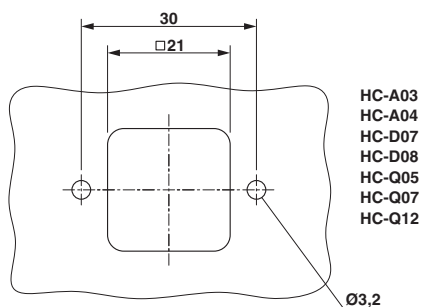

Dimensional drawing