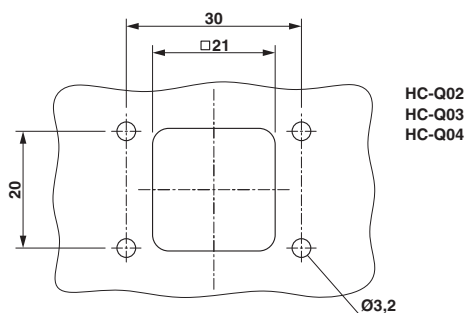

Mounting cutout

Approvals

Approvals

Approvals

EAC / GL