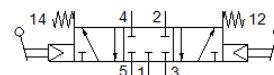

Toggle lever valve

H-5/3-1/4

Part number: 4577

FESTO

Data sheet

Feature	Value
Valve function	5/3 closed
Type of actuation	manual
Standard nominal flow rate	680 l/min
Working pressure	2 ... 10 bar
Type of reset	mechanical spring
Nominal size	7 mm
Sealing principle	soft
Type of piloting	Piloted
Flow direction	non reversible
Ambient temperature	-10 ... 60 °C
Product weight	1,060 g
Pneumatic connection, port 1	G1/4
Pneumatic connection, port 2	G1/4
Pneumatic connection, port 3	G1/4