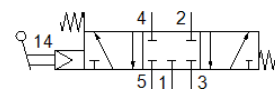

Toggle lever valve H-5/3-1/2

Part number: 4920

FESTO

Data sheet

Feature	Value
Valve function	5/3 closed
Type of actuation	manual
Standard nominal flow rate	2,700 l/min
Type of reset	mechanical spring
Nominal size	12 mm
Sealing principle	soft
Type of piloting	Piloted
Flow direction	non reversible
Pneumatic connection, port 1	G1/2
Pneumatic connection, port 2	G1/2
Pneumatic connection, port 3	G1/2