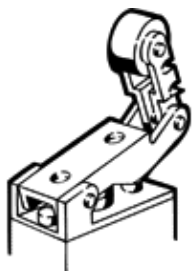

# Idle return roller lever AL-01

Part number: 4941

FESTO

## Data sheet

Feature	Value
Actuating force	12 N
Product weight	52 g
Material mounting adaptor	Steel Galvanized