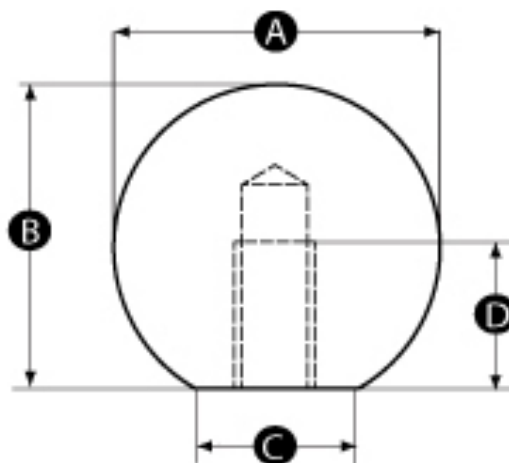

Datasheet

Push-fit Polished Aluminium Ball Knob

RS Stock No: 1443673

Specification

Material: Aluminium

Finish: Highly polished

Bore: Push-fit assembly

Stock no	A	B	C	D	Bore size (mm) - H7 Tolerance
1443668	16	15	8	10	4
1443669	16	15	8	10	5
1443670	20	18	12	12	5
1443671	20	18	12	12	6
1443672	25	23	15	16	6
1443673	25	23	15	16	8
1443674	32	29	18	20	6
1443675	32	29	18	20	8
1443677	38	35	22	24	6
1443678	38	35	22	24	8
1443676	38	35	22	24	10
1443679	44	37	32	28	10