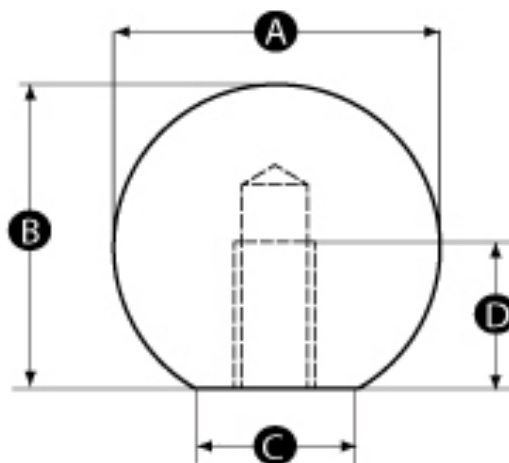

# Push-fit Polished Aluminium Ball Knob

RS Stock No: 1443672

## Specification

Material: Aluminium

Finish: Highly polished

Bore: Push-fit assembly

Stock no	A	B	C	D	Bore size (mm) - H7 Tolerance
1443668	16	15	8	10	4
1443669	16	15	8	10	5
1443670	20	18	12	12	5
1443671	20	18	12	12	6
1443672	25	23	15	16	6
1443673	25	23	15	16	8
1443674	32	29	18	20	6
1443675	32	29	18	20	8
1443677	38	35	22	24	6
1443678	38	35	22	24	8
1443676	38	35	22	24	10
1443679	44	37	32	28	10