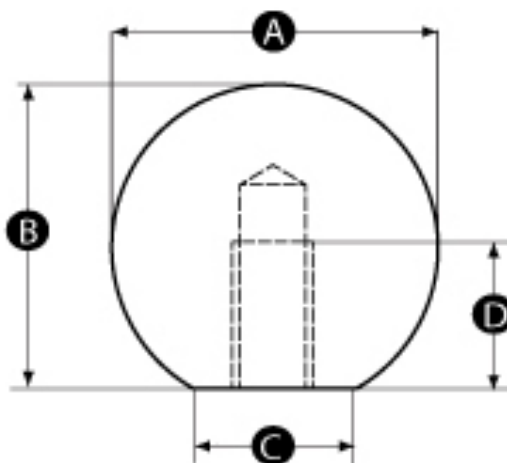

Datasheet

Push-fit Polished Aluminium Ball Knob

RS Stock No: 1443669

Specification

Material: Aluminium

Finish: Highly polished

Bore: Push-fit assembly

Stock no	A	B	C	D	Bore size (mm) - H7 Tolerance
1443668	16	15	8	10	4
1443669	16	15	8	10	5
1443670	20	18	12	12	5
1443671	20	18	12	12	6
1443672	25	23	15	16	6
1443673	25	23	15	16	8
1443674	32	29	18	20	6
1443675	32	29	18	20	8
1443677	38	35	22	24	6
1443678	38	35	22	24	8
1443676	38	35	22	24	10
1443679	44	37	32	28	10