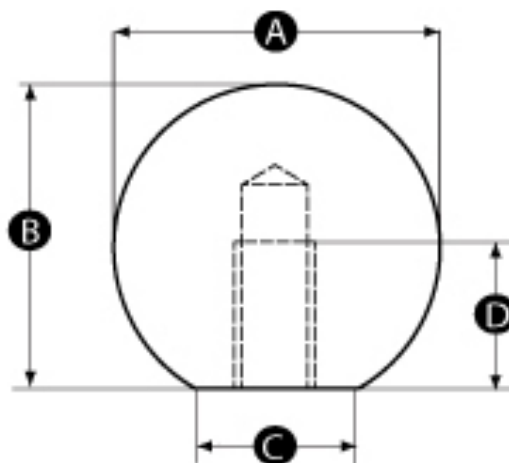

Datasheet

Push-fit Polished Aluminium Ball Knob

RS Stock No: 1443668

Specification

Material: Aluminium

Finish: Highly polished

Bore: Push-fit assembly

Stock no	A	B	C	D	Bore size (mm) - H7 Tolerance
1443668	16	15	8	10	4
1443669	16	15	8	10	5
1443670	20	18	12	12	5
1443671	20	18	12	12	6
1443672	25	23	15	16	6
1443673	25	23	15	16	8
1443674	32	29	18	20	6
1443675	32	29	18	20	8
1443677	38	35	22	24	6
1443678	38	35	22	24	8
1443676	38	35	22	24	10
1443679	44	37	32	28	10