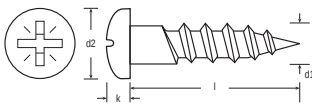

ENGLISH

Datasheet

Recessed Round Stainless Steel A2-304 Woodscrew to DIN 7996

RS Stock No **1443518**

Size **4.0 x 50mm**

d1	(No. 4) 3.0mm	(No. 6) 3.5mm	(No. 8) 4.0mm	(No. 10) 5.0mm	(No. 12) 5.5mm
d2	6	7	8	10	11
k	2.1	2.35	2.8	3.5	3.8
Recess No.	1	2	2	2	3

Please view our full range listing below

RS Stock No	Size (mm)
4833012	3.5 x 20
4833220	4.0 x 25
1443517	4.0 x 30
4833236	4.0 x 40
1443518	4.0 x 50
1443519	5.0 x 25
1443520	5.0 x 30
4833242	5.0 x 40
1443521	5.0 x 50
1443522	5.0 x 65
1443523	5.0 x 75