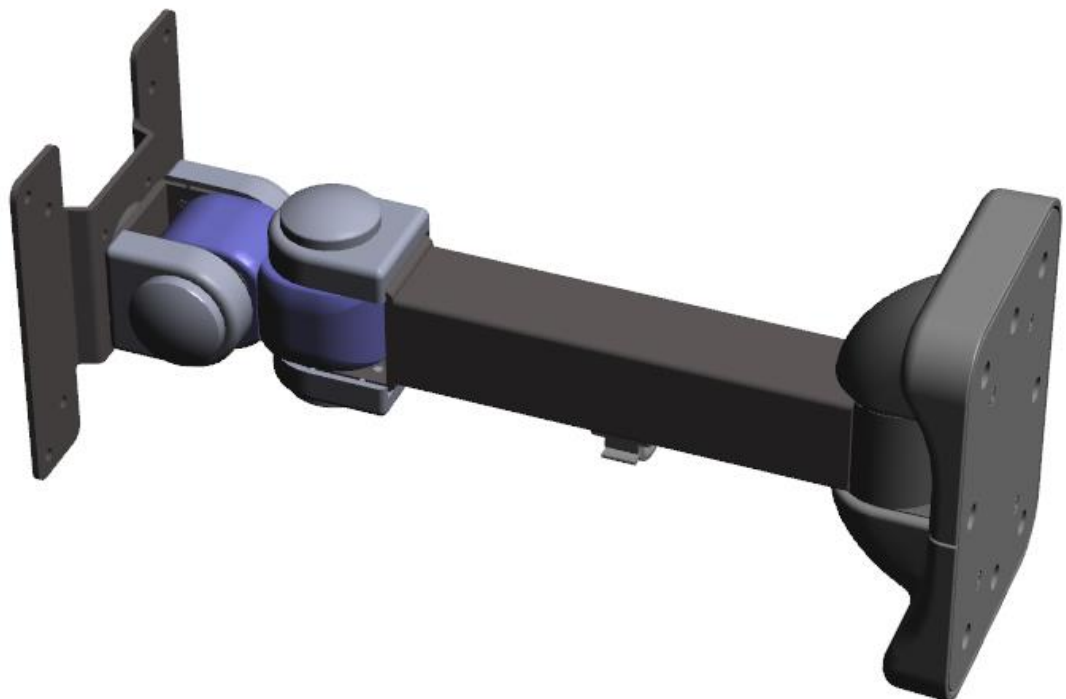

ENGLISH

Datenblatt - Fiche technique - Data sheet
RS Pro VESA Monitor Arm

RS Stock No: **141-8308**

VALUE LCD-Befestigung, Wandmontage, 3 Gelenke

VALUE Fixation LCD, montage mural, 4 pivots

VALUE LCD Monitor Wall Mount Kit, 3 Joints

ENGLISH

Dimensions:

3D View:

Instructions: