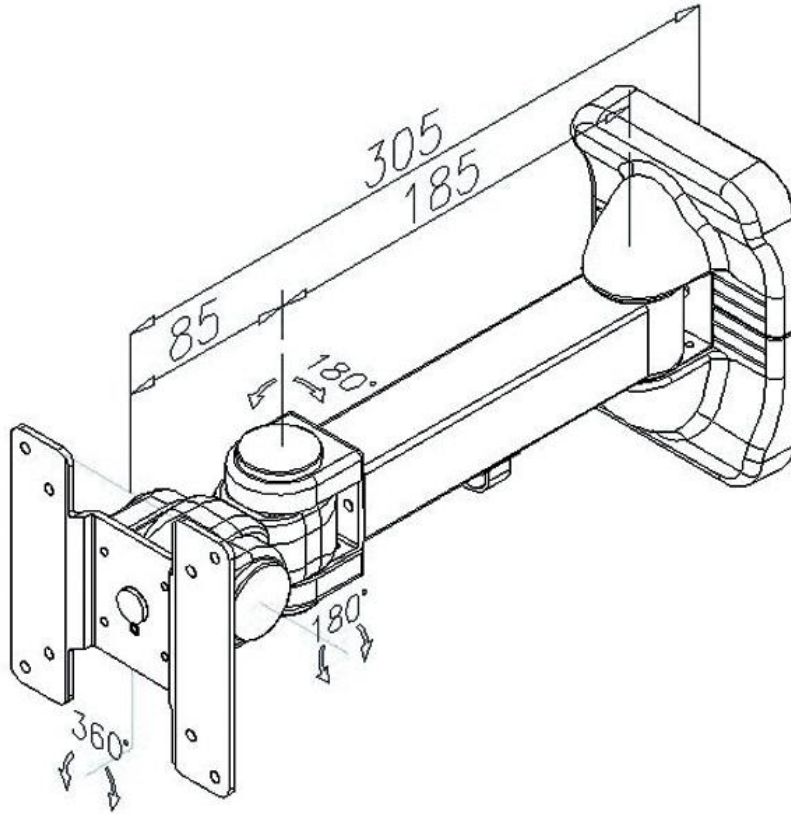

ENGLISH

Datenblatt - Fiche technique - Data sheet
RS Pro VESA Monitor Arm

RS Stock No: **141-8308**

VALUE LCD-Befestigung, Wandmontage, 3 Gelenke

VALUE Fixation LCD, montage mural, 4 pivots

VALUE LCD Monitor Wall Mount Kit, 3 Joints

ENGLISH

Dimensions:

3D View:

Instructions: