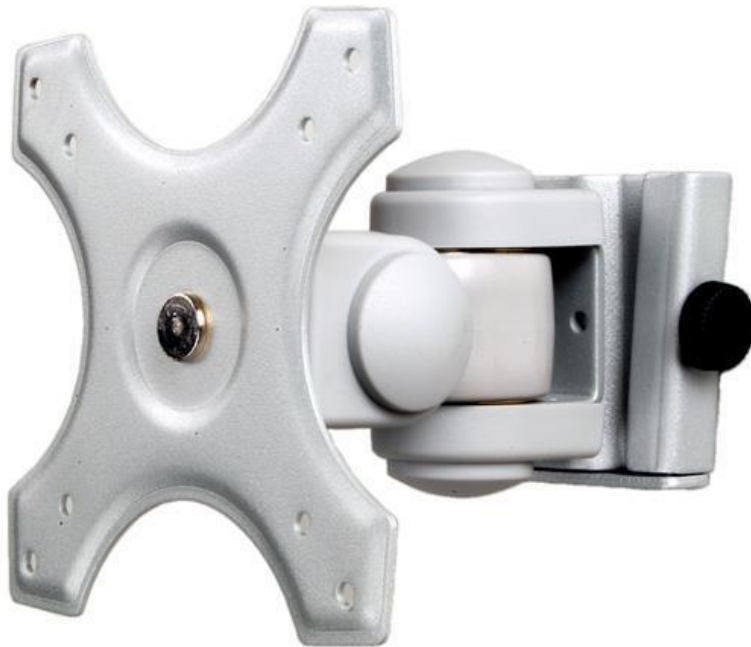

Datenblatt - Fiche technique - Data sheet

RS Pro VESA Monitor Arm

RS Stock No: 141-8307

VALUE LCD-Befestigung, Wandmontage, 2 Gelenke

VALUE Fixation LCD, montage mural, 3 pivots

VALUE LCD Monitor Wall Mount Kit, 2 Joints

Dimensions:

3D View:

Instructions: