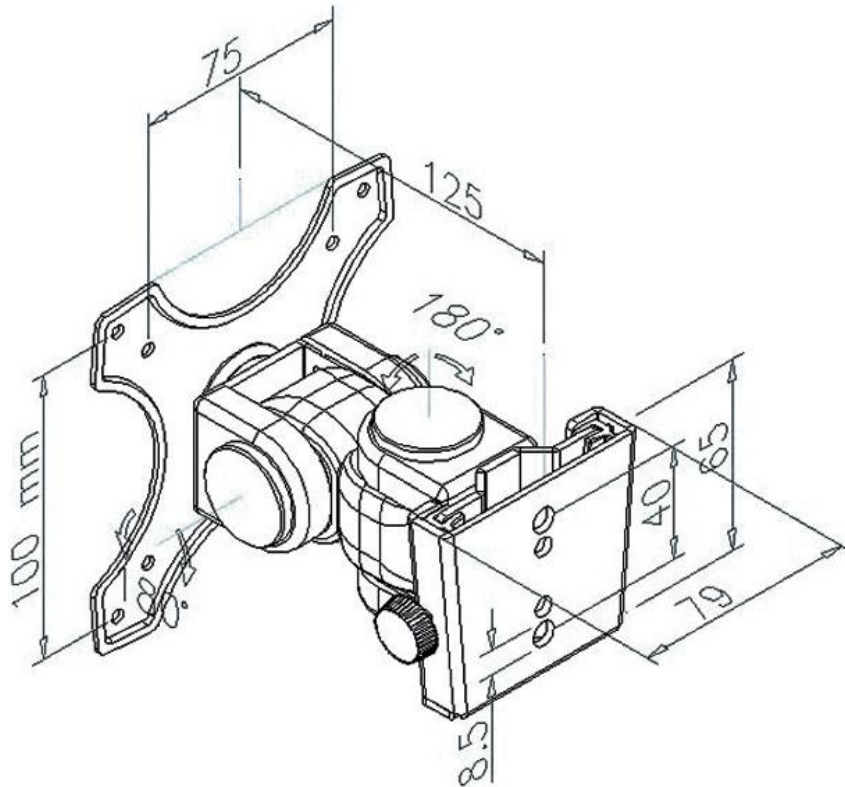

Datenblatt - Fiche technique - Data sheet

RS Pro VESA Monitor Arm

RS Stock No: 141-8307

VALUE LCD-Befestigung, Wandmontage, 2 Gelenke

VALUE Fixation LCD, montage mural, 3 pivots

VALUE LCD Monitor Wall Mount Kit, 2 Joints

Dimensions:

3D View:

Instructions: