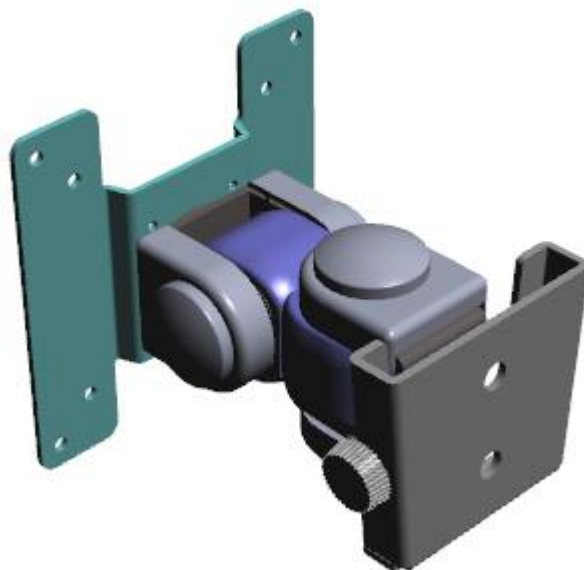

Datenblatt - Fiche technique - Data sheet

RS Pro VESA Monitor Arm

RS Stock No: 141-8307

VALUE LCD-Befestigung, Wandmontage, 2 Gelenke

VALUE Fixation LCD, montage mural, 3 pivots

VALUE LCD Monitor Wall Mount Kit, 2 Joints

Dimensions:

3D View:

Instructions: