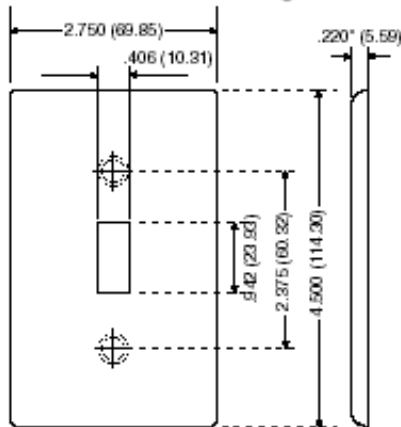

Item Description

2-Gang Toggle Device Switch Wallplate, Standard Size, 302 Stainless Steel, Device Mount, Stainless Steel, Brushed Finish

Technical Information

Product Features

Type: Standard Size

Gang: 2

Material: 302 Stainless Steel

Color: Stainless Steel

Mount: Device

Standards and Certifications: UL/CSA

Warranty: 10-Year Limited

Color: N/A Stainless Steel

UPC Code: 07847742920

Dimensional Diagram

2-GANG Width = 4.56" (115.9mm)