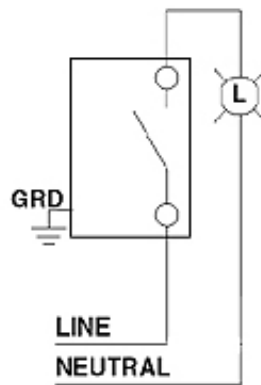

Voltage: 120/277 VAC

Amperage: 30 A

Mechanical Specifications

Termination: Back or Side Wire

Color: White

UPC Code: 07847783679

Country Of Origin: Mexico

Wiring Diagram Single Pole