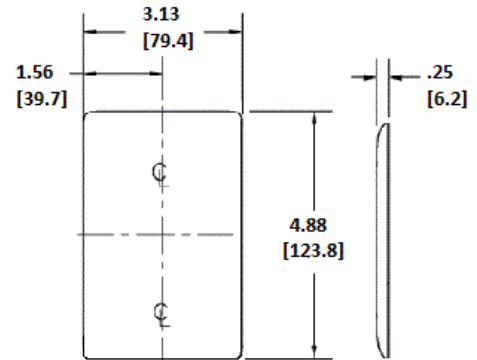

### Ordering Information

| Description                      | Color        | Catalog No. | UPC          |
|----------------------------------|--------------|-------------|--------------|
| 1-Gang, Duplex Opening, Mid-Size | Light Almond | NPJ8LA      | 883778118364 |

### Specifications

|                 |                             |
|-----------------|-----------------------------|
| Plate Material  | Nylon                       |
| Plate Type      | 1-Gang                      |
| Plate Openings  | Duplex Receptacle           |
| Mounting Screws | Steel painted, slotted head |
| Appearance      | Smooth                      |