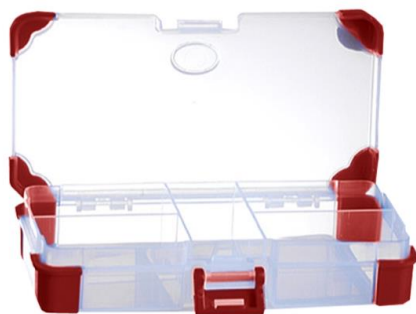

## **RS Pro Compartment Box With Removable Dividers JAP1407**

compartments

Length (mm)	Width (mm)	Height (mm)	Weight (kg)
140	80	30	0.055

### **Product Details**

Made of Polypropylene and with a red and transparent colors.

Compartments box with fixed compartments.

Heavy duty PVC corners