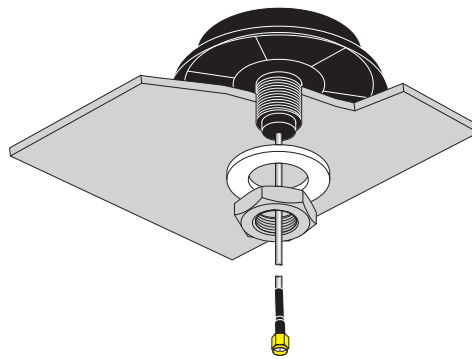

Antenna - TC ANT MOBILE/GPS - 2903590

Technical data

General

	RSMA (female)
Mounting type	Control cabinet

Environmental Product Compliance

China RoHS	Environmentally friendly use period: unlimited = EFUP-e
	No hazardous substances above threshold values

Drawings

Schematic diagram

Mounting on the control cabinet

Phoenix Contact 2018 © - all rights reserved
<http://www.phoenixcontact.com>

PHOENIX CONTACT GmbH & Co. KG
Flachmarktstr. 8
32825 Blomberg
Germany
Tel. +49 5235 300
Fax +49 5235 3 41200
<http://www.phoenixcontact.com>