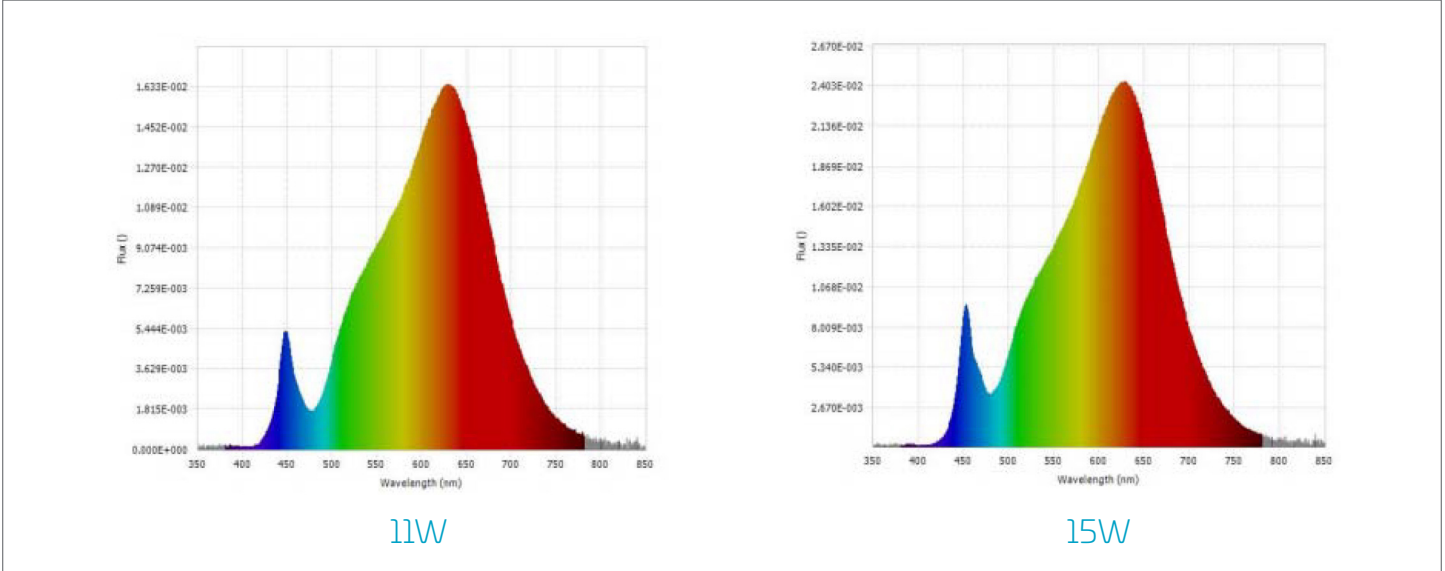

DK6 : 5/6" LED Downlight Kit

Spectral Flux

watch > like > follow

23220 W. 84th St, Shawnee, KS 66227 · (P) 1.800.852.2217 · (F) 1.800.492.8975
Canada: 81 King St, Barrie, ON L4N 6B5 · (P) 1.888.410.8151 · (F) 1.888.705.1335