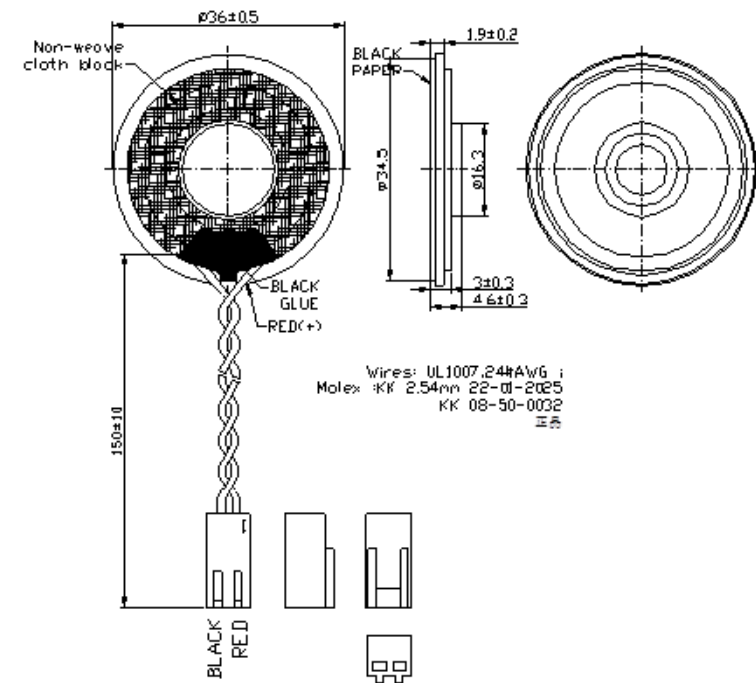

### Specifications

Rated impedance	8±15%Ω
Nominal power	1W
Maximum power	1.2W
Resonant frequency	550±20%Hz
Frequency range	F0-11,000Hz
Sound pressure level at 1W/1m	85±3dB
Operating temperature	-20°C~+60°C
Storage temperature	-30°C~+60°C
Weight	8.25g
Magnet material	Nd-Fe-B
Magnet size	∅12.5x1.5mm

### Features

- ROHS compliant
- Cone material: Black mylar
- Housing material: Metal

All data at 25°C unless otherwise specified

Dimensions Unit: mm