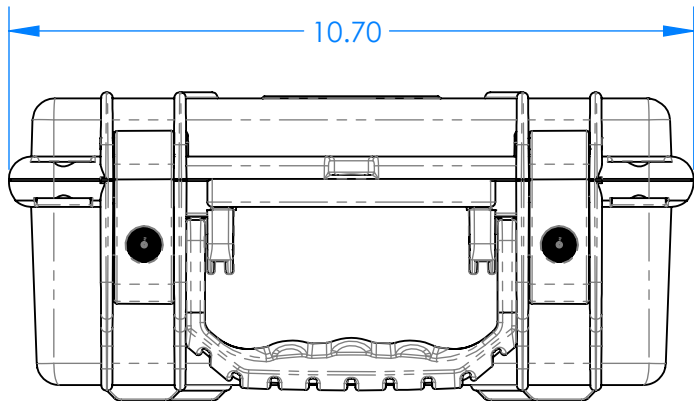

SECTION A-A

Latch with Plastic Lock

Latch with Metal Lock

Optional latches must be specified at time of order. See note 2

NOTES:

- 1) Max. usable inside dimensions are: 9.27" X 7.12" X 4.10"
- 2) With Metal Lock Latches p/n 300ML and Plastic Lock Latches p/n 300PL are optional.