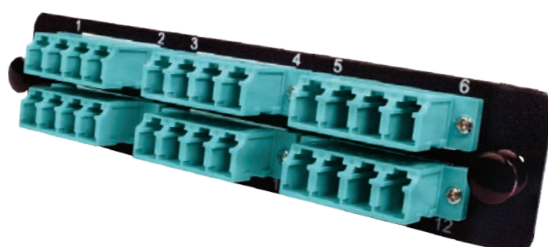

Fiber Optic Adapter Strips

- Available in single mode and multimode with LC, SC and ST
- Available in 6, 12 and 24 fiber inserts
- Snaps easily into rack or wall mount panels
- Cold rolled steel with black powder coat finish

LC Duplex Adapter Strips

Fig. 1

LC Quad Adapter Strips

Fig. 2

SC Duplex Adapter Strips

Fig. 3

SC Simplex Adapter Strips

Fig. 4