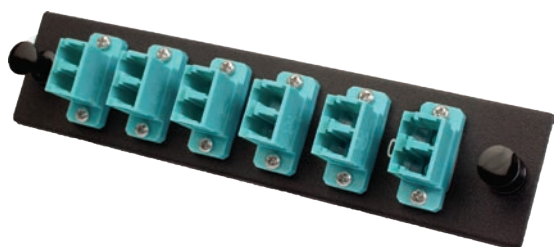

Fiber Optic Adapter Strips

- Available in single mode and multimode with LC, SC and ST
- Available in 6, 12 and 24 fiber inserts
- Snaps easily into rack or wall mount panels
- Cold rolled steel with black powder coat finish

LC Duplex Adapter Strips

Fig. 1

LC Quad Adapter Strips

Fig. 2

SC Duplex Adapter Strips

Fig. 3

SC Simplex Adapter Strips

Fig. 4