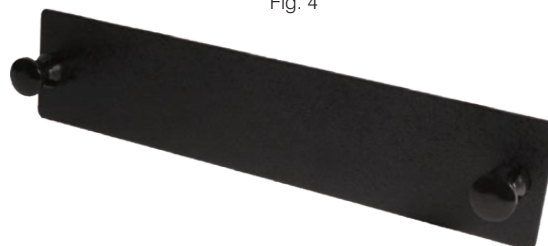

Fiber Optic Adapter Strips

- Available in single mode and multimode with LC, SC and ST
- Available in 6, 12 and 24 fiber inserts
- Snaps easily into rack or wall mount panels
- Cold rolled steel with black powder coat finish

LC Duplex Adapter Strips

Fig. 1

LC Quad Adapter Strips

Fig. 2

SC Duplex Adapter Strips

Fig. 3

SC Simplex Adapter Strips

Fig. 4

ST Adapter Strips

Fig. 5

Blank Adapter Strips

Fig. 6

Item #	Figure	Description
NFO-4701	FIG. 1	LC DUPLEX ADAPTER STRIP, 12 FIBER, 6 PORT, MM PB, 50 OR 62.5U
NFO-4702	FIG. 1	LC DUPLEX ADAPTER STRIP, 12 FIBER, 6 PORT, MM 10GB
NFO-4703	FIG. 1	LC DUPLEX ADAPTER STRIP, 12 FIBER, 6 PORT, SM CERAMIC
NFO-4704	FIG. 2	LC QUAD ADAPTER STRIP, 24 FIBER, 6 PORT, MM PB, 50 OR 62.5U
NFO-4705	FIG. 2	LC QUAD ADAPTER STRIP, 24 FIBER, 6 PORT, MM 10GB
NFO-4706	FIG. 2	LC QUAD ADAPTER STRIP, 24 FIBER, 6 PORT, SM CERAMIC
NFO-4707	FIG. 3	SC DUPLEX ADAPTER STRIP, 12 FIBER 6 PORT, MM PB, 50 OR 62.5U
NFO-4708	FIG. 3	SC DUPLEX ADAPTER STRIP, 12 FIBER, 6 PORT, MM 10GB
NFO-4709	FIG. 3	SC DUPLEX ADAPTER STRIP, 12 FIBER, 6 PORT, SM CERAMIC
NFO-4710	FIG. 3	SC APC DUPLEX ADAPTER STRIP, 12 FIBER, 6 PORT, SM CERAMIC
NFO-4711	FIG. 4	SC SIMPLEX ADAPTER STRIP, 6 FIBER, 6 PORT,MM PB, 50 OR 62.5U
NFO-4712	FIG. 4	SC SIMPLEX ADAPTER STRIP, 6 FIBER, 6 PORT, MM 10GB
NFO-4713	FIG. 4	SC SIMPLEX ADAPTER STRIP, 6 FIBER, 6 PORT, SM CERAMIC
NFO-4714	FIG. 4	SC APC SIMPLEX ADAPTER STRIP, 6 FIBER, 6 PORT, SM CERAMIC
NFO-4715	FIG. 5	ST ADAPTER STRIP, 6 FIBER, 6 PORT, MM PB, 50 OR 62.5U
NFO-4716	FIG. 5	ST ADAPTER STRIP, 6 FIBER, 6 PORT, SM CERAMIC
NFO-4717	FIG. 5	ST ADAPTER STRIP, 12 FIBER, 12 PORT, MM PB, 50 OR 62.5U
NFO-4718	FIG. 5	ST ADAPTER STRIP, 12 FIBER, 12 PORT, SM CERAMIC
NFO-4719	FIG. 6	BLANK ADAPTER STRIP