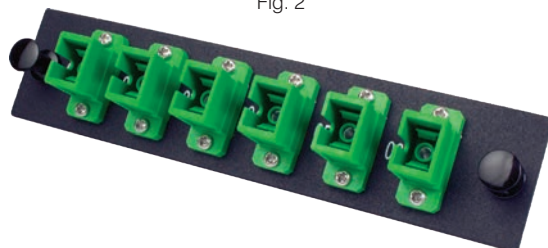

Fiber Optic Adapter Strips

- Available in single mode and multimode with LC, SC and ST
- Available in 6, 12 and 24 fiber inserts
- Snaps easily into rack or wall mount panels
- Cold rolled steel with black powder coat finish

LC Duplex Adapter Strips

Fig. 1

LC Quad Adapter Strips

Fig. 2

SC Duplex Adapter Strips

Fig. 3

SC Simplex Adapter Strips

Fig. 4

ST Adapter Strips

Fig. 5

Blank Adapter Strips

Fig. 6

Item #	Figure	Description
NFO-4701	FIG. 1	LC DUPLEX ADAPTER STRIP, 12 FIBER, 6 PORT, MM PB, 50 OR 62.5U
NFO-4702	FIG. 1	LC DUPLEX ADAPTER STRIP, 12 FIBER, 6 PORT, MM 10GB
NFO-4703	FIG. 1	LC DUPLEX ADAPTER STRIP, 12 FIBER, 6 PORT, SM CERAMIC
NFO-4704	FIG. 2	LC QUAD ADAPTER STRIP, 24 FIBER, 6 PORT, MM PB, 50 OR 62.5U
NFO-4705	FIG. 2	LC QUAD ADAPTER STRIP, 24 FIBER, 6 PORT, MM 10GB
NFO-4706	FIG. 2	LC QUAD ADAPTER STRIP, 24 FIBER, 6 PORT, SM CERAMIC
NFO-4707	FIG. 3	SC DUPLEX ADAPTER STRIP, 12 FIBER 6 PORT, MM PB, 50 OR 62.5U
NFO-4708	FIG. 3	SC DUPLEX ADAPTER STRIP, 12 FIBER, 6 PORT, MM 10GB
NFO-4709	FIG. 3	SC DUPLEX ADAPTER STRIP, 12 FIBER, 6 PORT, SM CERAMIC
NFO-4710	FIG. 3	SC APC DUPLEX ADAPTER STRIP, 12 FIBER, 6 PORT, SM CERAMIC
NFO-4711	FIG. 4	SC SIMPLEX ADAPTER STRIP, 6 FIBER, 6 PORT,MM PB, 50 OR 62.5U
NFO-4712	FIG. 4	SC SIMPLEX ADAPTER STRIP, 6 FIBER, 6 PORT, MM 10GB
NFO-4713	FIG. 4	SC SIMPLEX ADAPTER STRIP, 6 FIBER, 6 PORT, SM CERAMIC
NFO-4714	FIG. 4	SC APC SIMPLEX ADAPTER STRIP, 6 FIBER, 6 PORT, SM CERAMIC
NFO-4715	FIG. 5	ST ADAPTER STRIP, 6 FIBER, 6 PORT, MM PB, 50 OR 62.5U
NFO-4716	FIG. 5	ST ADAPTER STRIP, 6 FIBER, 6 PORT, SM CERAMIC
NFO-4717	FIG. 5	ST ADAPTER STRIP, 12 FIBER, 12 PORT, MM PB, 50 OR 62.5U
NFO-4718	FIG. 5	ST ADAPTER STRIP, 12 FIBER, 12 PORT, SM CERAMIC
NFO-4719	FIG. 6	BLANK ADAPTER STRIP