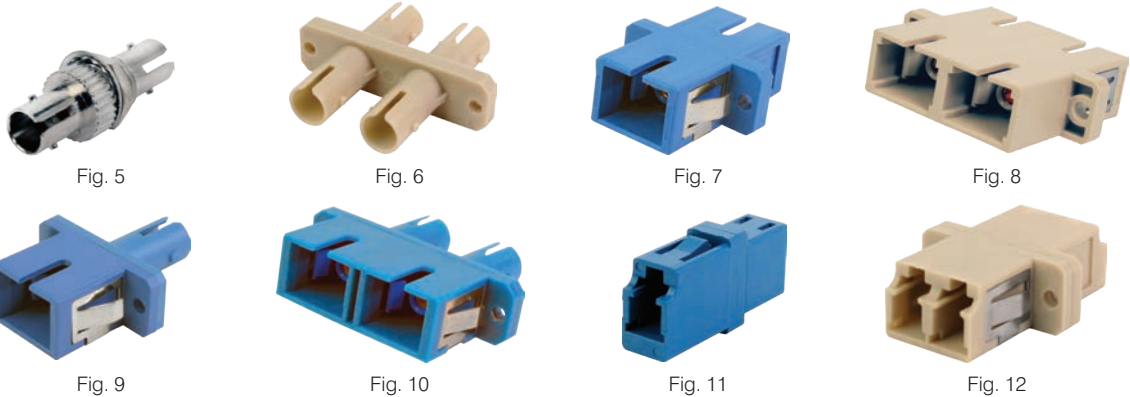

Fiber Connector/Adapter Color Chart			
	MULTI-MODE		OM3
	SINGLE-MODE		APC

Fiber Optic Adapters

Fig. 5

Fig. 6

Fig. 7

Fig. 8

Fig. 9

Fig. 10

Fig. 11

Fig. 12

Item #	Figure	Color	Description	Mode
NFO-3021	FIG. 5		FIBER ST/ST MM SIMPLEX ADAPTER , NICKEL PLATED	MULTI-MODE
NFO-3022	FIG. 6		FIBER ST/ST SM DUPLEX ADAPTER, PLASTIC	SINGLE-MODE
NFO-3074	FIG. 6		FIBER ST/ST MM DUPLEX ADAPTER, PLASTIC	MULTI-MODE
NFO-3123	FIG. 7		FIBER SC/SC SM SIMPLEX ADAPTER, PLASTIC	SINGLE-MODE
NFO-3023	FIG. 7		FIBER SC/SC MM SIMPLEX ADAPTER, PLASTIC	MULTI-MODE
NFO-3024	FIG. 8		FIBER SC/SC MM DUPLEX ADAPTER, PLASTIC	MULTI-MODE
NFO-3075	FIG. 9		FIBER SC/ST SM SIMPLEX ADAPTER, PLASTIC	SINGLE-MODE
NFO-3076	FIG. 10		FIBER SC/ST SM DUPLEX ADAPTER, PLASTIC	SINGLE-MODE
NFO-3077	FIG. 10		FIBER SC/ST MM DUPLEX ADAPTER, PLASTIC	MULTI-MODE
NFO-3078	FIG. 11		FIBER LC/LC SM SIMPLEX ADAPTER, PLASTIC	SINGLE-MODE
NFO-3079	FIG. 12		FIBER LC/LC MM DUPLEX ADAPTER, PLASTIC	MULTI-MODE
NFO-3080	FIG. 12		FIBER LC/LC MM DUPLEX OM3 ADAPTER, PLASTIC	OM3 MULTI-MODE
NFO-3081	FIG. 12		FIBER LC/LC SM DUPLEX APC ADAPTER, PLASTIC	APC SINGLE-MODE

Quick Release LC Fiber Optic Cables

- Easy push-pull feature- no pull tab required
- Compatible with all standard LC Duplex adapters
- Custom lengths available upon request

Length (Meter)	Single-Mode	Multi-Mode	Multi-Mode
	Duplex 9/125 (OS2)	Duplex 62.5/125 (OM1)	Duplex 62.5/125 (OM3)
1-METER	NFO-QLCQLC-S9DX-1M	NFO-QLCQLC-M6DX-1M	NFO-QLCQLC-M3DX-1M
3-METER	NFO-QLCQLC-S9DX-3M	NFO-QLCQLC-M6DX-3M	NFO-QLCQLC-M3DX-3M
5-METER	NFO-QLCQLC-S9DX-5M	NFO-QLCQLC-M6DX-5M	NFO-QLCQLC-M3DX-5M