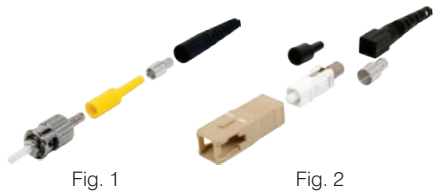

Fiber Optic Connectors

Fig. 1

Fig. 2

Fig. 3

Fig. 4

Item #	Figure	Color	Description
NFO-3000	FIG. 1		FIBER ST, MM SIMPLEX CONNECTOR, 3MM BOOT
NFO-3001	FIG. 2		FIBER SC, MM SIMPLEX CONNECTOR, 3 & 9MM BOOT
NFO-3072	FIG. 3		FIBER SC, MM DUPLEX CONNECTOR, 2MM BOOT
NFO-3073	FIG. 3		FIBER SC, SM DUPLEX CONNECTOR, 2MM BOOT
NFO-3070	FIG. 4		FIBER LC, MM DUPLEX CONNECTOR, 2MM BOOT
NFO-3071	FIG. 4		FIBER LC, SM DUPLEX CONNECTOR, 2MM BOOT

Fig. 11

Fig. 12

Item #	Figure	Color	Description	Mode
NFO-3021	FIG. 5		FIBER ST/ST MM SIMPLEX ADAPTER , NICKEL PLATED	MULTI-MODE
NFO-3022	FIG. 6		FIBER ST/ST SM DUPLEX ADAPTER, PLASTIC	SINGLE-MODE
NFO-3074	FIG. 6		FIBER ST/ST MM DUPLEX ADAPTER, PLASTIC	MULTI-MODE
NFO-3123	FIG. 7		FIBER SC/SC SM SIMPLEX ADAPTER, PLASTIC	SINGLE-MODE
NFO-3023	FIG. 7		FIBER SC/SC MM SIMPLEX ADAPTER, PLASTIC	MULTI-MODE
NFO-3024	FIG. 8		FIBER SC/SC MM DUPLEX ADAPTER, PLASTIC	MULTI-MODE
NFO-3075	FIG. 9		FIBER SC/ST SM SIMPLEX ADAPTER, PLASTIC	SINGLE-MODE
NFO-3076	FIG. 10		FIBER SC/ST SM DUPLEX ADAPTER, PLASTIC	SINGLE-MODE
NFO-3077	FIG. 10		FIBER SC/ST MM DUPLEX ADAPTER, PLASTIC	MULTI-MODE
NFO-3078	FIG. 11		FIBER LC/LC SM SIMPLEX ADAPTER, PLASTIC	SINGLE-MODE
NFO-3079	FIG. 12		FIBER LC/LC MM DUPLEX ADAPTER, PLASTIC	MULTI-MODE
NFO-3080	FIG. 12		FIBER LC/LC MM DUPLEX OM3 ADAPTER, PLASTIC	OM3 MULTI-MODE
NFO-3081	FIG. 12		FIBER LC/LC SM DUPLEX APC ADAPTER, PLASTIC	APC SINGLE-MODE