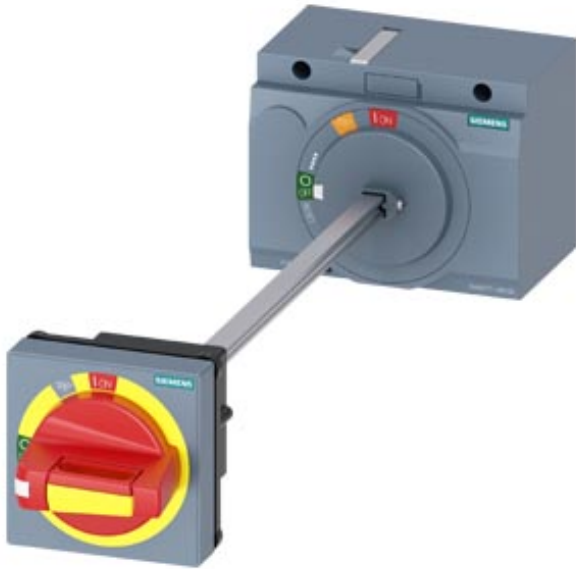

DOOR MOUNTED ROTARY OPERATOR EMERGENCY-OFF
 NEMA TYPE 1, 3R, 12 WITH DOOR INTERLOCKING AND DOOR-
 OPEN POSITION ACCESSORY FOR 3VA6 150/250

Model	
Product brand name	SENTRON
Product designation	Accessories
Design of the product	Door-coupling rotary operating mechanism
accessories	DOOR-COUPLING ROTARY OPERATING MECHANISM
General technical data	
Degree of protection NEMA rating	NEMA 1, 3R, 12
Mechanical Design	
Height	82 mm
Width	105 mm
Certificates	