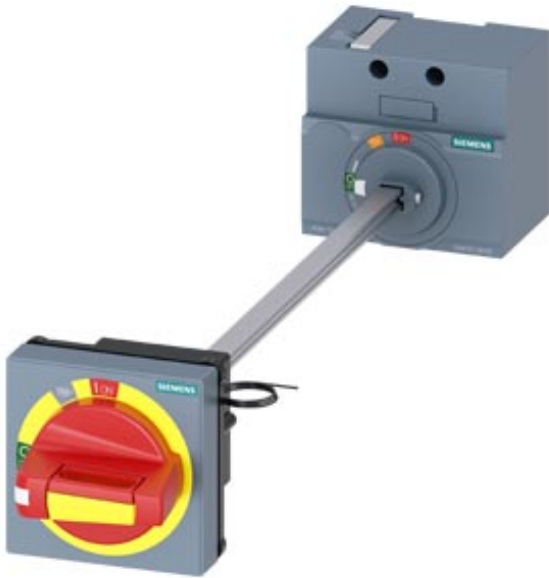

DOOR MOUNTED ROTARY OPERATOR EMERGENCY-OFF  
 NEMA TYPE 1, 3R, 12 WITH DOOR INTERLOCKING  
 ILLUMINATION KIT 24 V DC AND DOOR-OPEN POSITION  
 ACCESSORY FOR 3VA4/5 150/160

Model	
Product brand name	SENTRON
Product designation	Accessories
Design of the product	Door-coupling rotary operating mechanism
accessories	DOOR-COUPLING ROTARY OPERATING MECHANISM
General technical data	
Degree of protection NEMA rating	NEMA 1, 3R, 12
Mechanical Design	
Height	70 mm
Width	77 mm
Certificates	