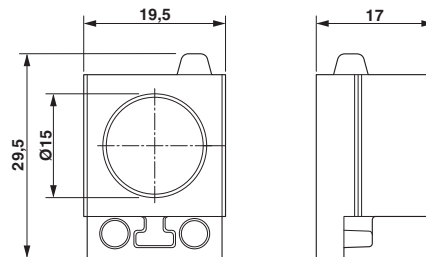

Cable sleeve, no. of conductors: 1, length: 29.5 mm, width: 19.5 mm, height: 17 mm, external cable diameter: 1x 13.9 mm ... 14.2 mm , color: gray

Product Description

Slotted cable sleeve

Key Commercial Data

Packing unit	10 STK
Minimum order quantity	10 STK
GTIN	 4 046356 797030
GTIN	4046356797030

Technical data

Dimensions

External cable diameter	1x 13.9 mm ... 14.2 mm
Length	29.5 mm
Width	19.5 mm
Height	17 mm

Cable sleeve - CES-STPG-GY-15 - 1410521

Technical data

General

Installation instructions	IP54: for vertical sealing frame mounting/for horizontal sealing frame mounting (downward cable outlet direction).
---------------------------	--

Drawings

Dimensional drawing

Dimensional drawing

Phoenix Contact 2018 © - all rights reserved
<http://www.phoenixcontact.com>

PHOENIX CONTACT GmbH & Co. KG
Flachsmarktstr. 8
32825 Blomberg
Germany
Tel. +49 5235 300
Fax +49 5235 3 41200
<http://www.phoenixcontact.com>