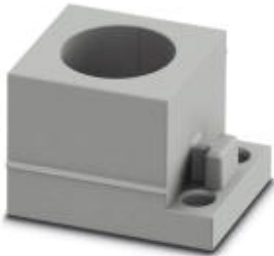

Cable sleeve - CES-STPG-GY-15 - 1410521

Please be informed that the data shown in this PDF Document is generated from our Online Catalog. Please find the complete data in the user's documentation. Our General Terms of Use for Downloads are valid (<http://phoenixcontact.com/download>)

Cable sleeve, no. of conductors: 1, length: 29.5 mm, width: 19.5 mm, height: 17 mm, external cable diameter: 1x 13.9 mm ... 14.2 mm , color: gray

Product Description

Slotted cable sleeve

Key Commercial Data

Packing unit	10 STK
Minimum order quantity	10 STK
GTIN	 4 046356 797030
GTIN	4046356797030

Technical data

Dimensions

External cable diameter	1x 13.9 mm ... 14.2 mm
Length	29.5 mm
Width	19.5 mm
Height	17 mm

Cable sleeve - CES-STPG-GY-15 - 1410521

Technical data

General

Installation instructions	IP54: for vertical sealing frame mounting/for horizontal sealing frame mounting (downward cable outlet direction).
---------------------------	--