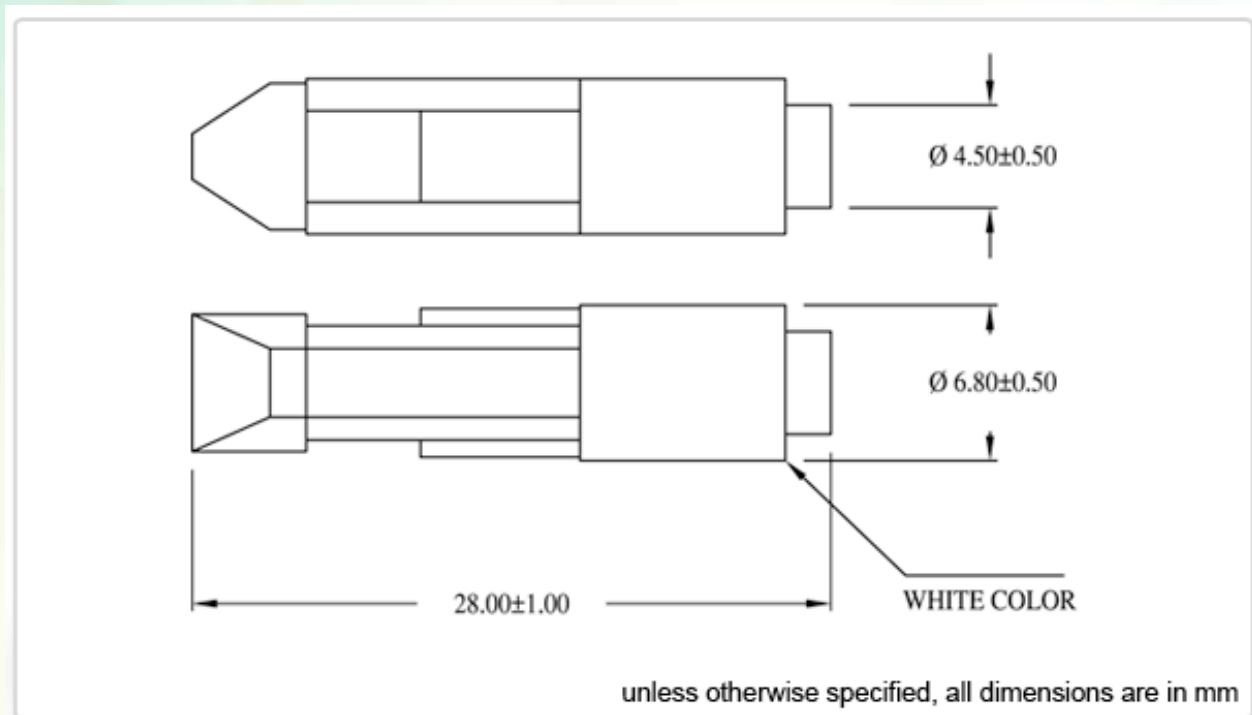

# T-2 MINIATURE SLIDE BASE LED LAMP

## AC/DC OPERATION

24V ~ 28V

<b>WAMCO PART NO.</b>	<b>ENVELOPE SIZE</b>	<b>BASE TYPE</b>	<b>EMITTED COLOR</b>	<b>COLOR TEMPERATURE (K)</b>
WL-LED-24-PSB-W	T-2	PSB	WHITE	5,000-6,000
<b>VOLTS (VAC/DC)</b>	<b>CURRENT (mA)</b>	<b>LUMENS (lm)</b>	<b>VIEWING ANGLE</b>	<b>LIFE HRS</b>
28V	15.0	2.1	65°	30,000

## DIMENSIONAL CHARACTERISTICS

## NOTES

1. Base type: #5 (standard)
2. Lens color: clear
3. Part mark "WL 24PSB AC/DC"
4. RoHS compliant

**wamco**  
LIGHTING