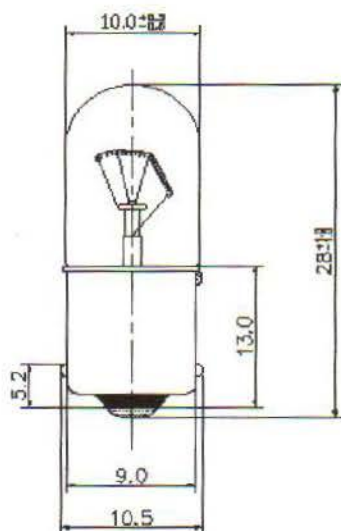

Datasheet

RS Pro BA9s Filament Indicator Lamp, Clear, 24 V, 83 mA, 10000h

RS Stock No: **105-102**

Product Details

RS Pro BA9s filament indicator lamp comes with clear lens. It performs at a voltage rating of 24 V and current rating of 83 mA. The lamp has 10000 h life. This tubular MCC lamp is suitable for applications in the automotive and gambling machine industries.

Features and Benefits

- Voltage rating of 24 V
- Current rating of 83 mA
- 10000 hours lifetime

Specifications:

Current Rating	83 mA
Diameter	10.5 mm
Lamp Base	BA9s
Lamp Size	T3 1/4
Length	29 mm
Lens Colour	Clear
Life Hours	10000 h
Luminosity	6.3 lm
Voltage Rating	24 V

RS Stock No.

105102

DRAWING - I

Unit : mm

1. Structure	Bulb Type	T3 1/4 Clear
	Bulb Diameter	Ø10.5Max.
	Length	29.0Max
	Base Type	Ba9s.
2. Design Characteristics	Voltage	24V
	Amperage	83mA±10%
	Filament Type	Vacuum type
	Luminous Flux	6.3Lm±20%
	Life Hours	10,000Hrs