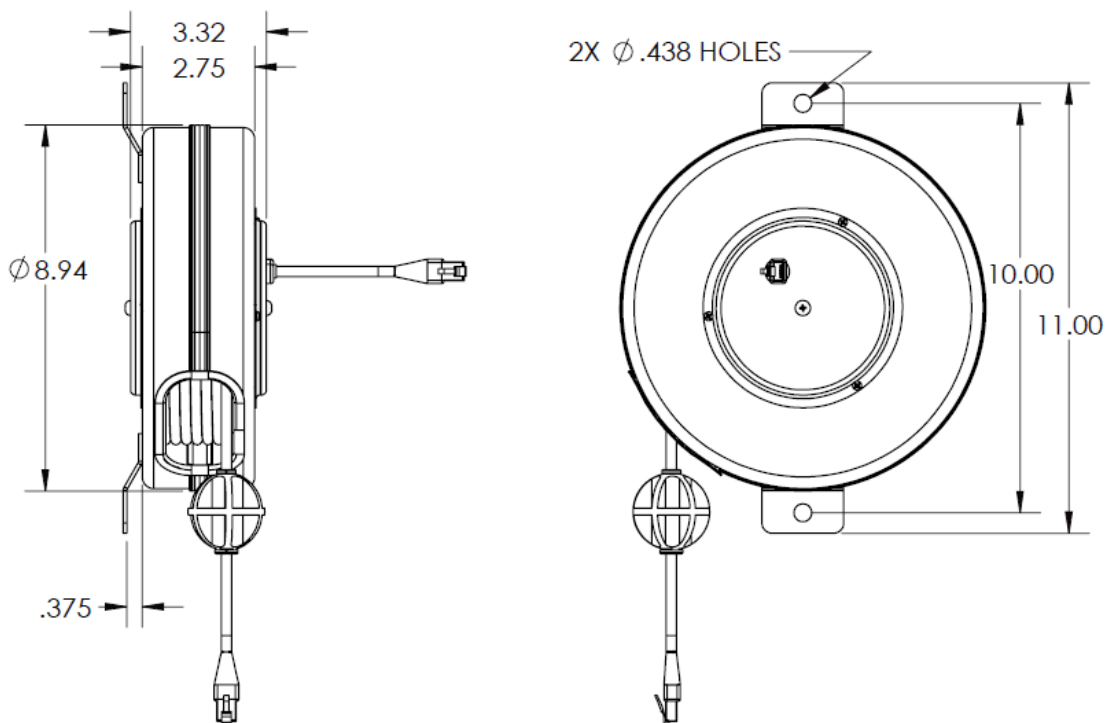

PART NUMBER	D201057-1
SPEC NUMBER	198375
DESCRIPTION	CAT5e Cable Reel, 4 twisted pair, 9" Case

	RETRACTABLE CORD	FIXED PIGTAIL
TYPE	Unshielded, 350MHz	Unshielded, 350MHZ
LENGTH	40 feet	3 feet
TERMINATION	RJ45 Cable End	RJ45 Cable End
COLOR	Black	Black
BALL STOP	Black plastic ball stop	n/a
HOUSING		
SIZE	9" housing	
COLOR	Black	
MOUNTING	Center Tabs	
RATING & APPROVALS	2A 30V	

DRAWING FOR REFERENCE ONLY